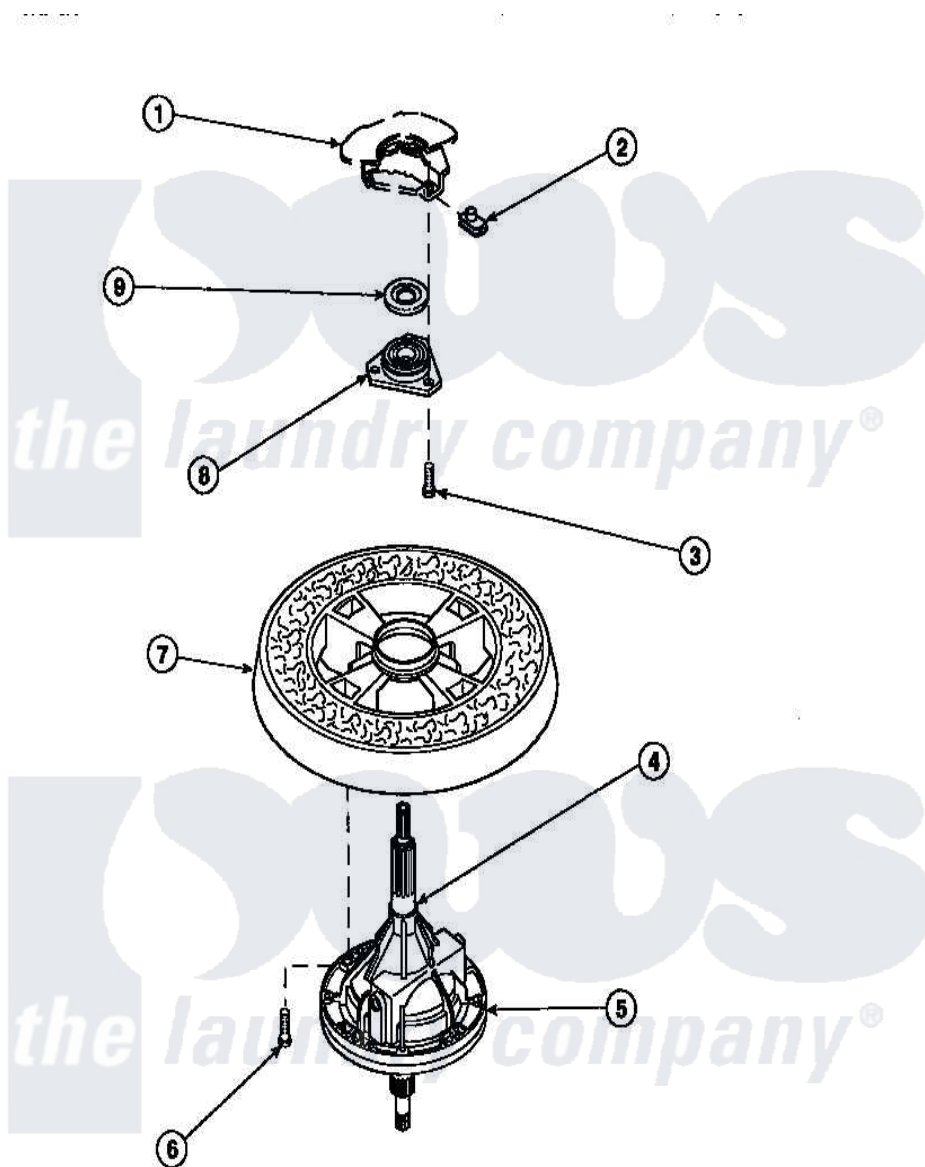

Amana LW8303L2 (BOM: PLW8303L2 B) 27 - TRANSMISSION ASSY AND BALANCE RING

Amana Residential Amana LW8303L2 (BOM: PLW8303L2 B) Washer Parts Parts Diagram 27 - TRANSMISSION ASSY AND BALANCE RING

Click on the part number to view part

Item	Original Part Number	Replaced By	Status	Part Description
1	34438P			Assembly, Outer Tub
2	27222			Nut, Retainer 5/16-18
3	36991	3400500		Bolt, 3405245 5/16-18 X 3/4
4	27604P			Never-Seeze 1 Oz Tube
5	34526P			Assembly, Transmission
6	37047		Not Available	SCREW, CAP
7	34731		Not Available	ASSY,BALANCE RING-COMPL
8	27182	40004201P		Main Bearing Assembly
9	27187			Flinger