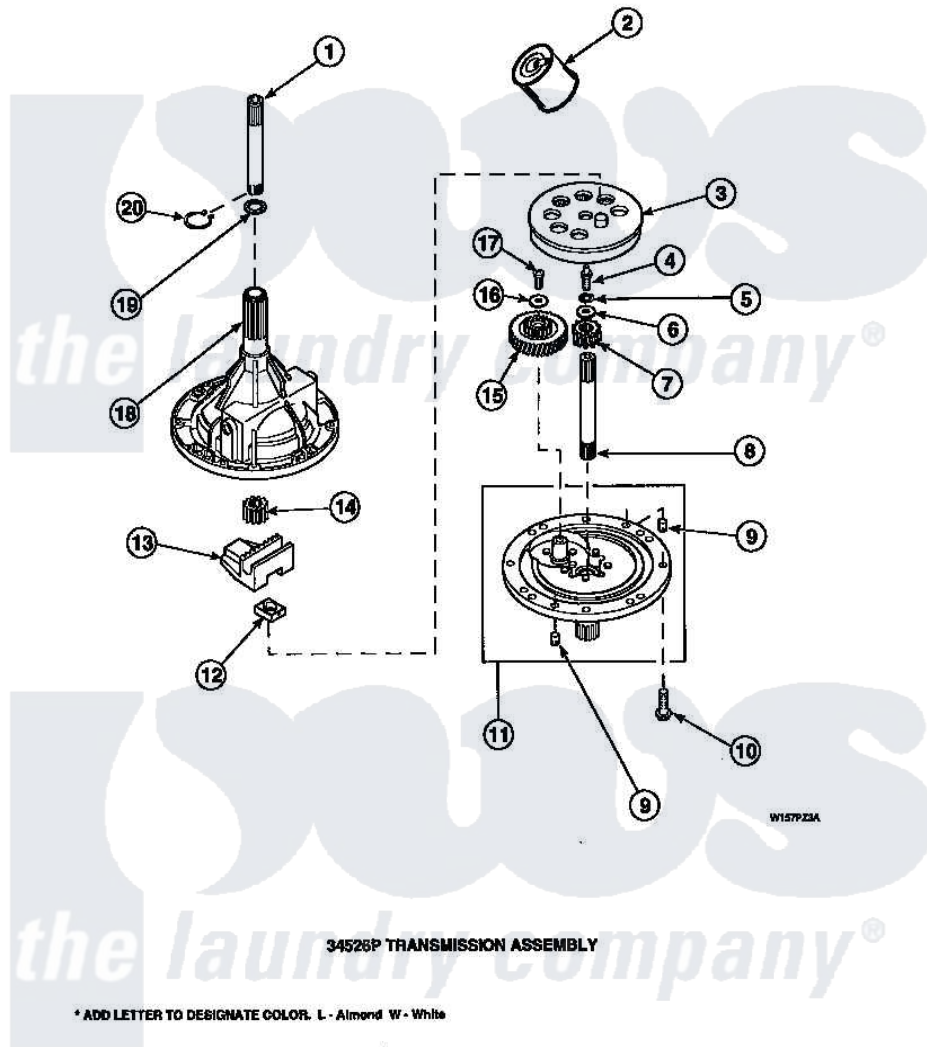

Amana LW8303W2 (BOM: PLW8303W2) 01 - 34526P TRANSMISSION ASSY

Amana Residential Amana LW8303W2 (BOM: PLW8303W2) Washer Parts Parts Diagram 01 - 34526P TRANSMISSION ASSY

Click on the part number to view part

Item	Original Part Number	Replaced By	Status	Part Description
1	Y36570			Shaft, Output
2	27243P			Oil, CW Transmission F-
3	26577			Assembly, Gear And Stud
4	27030		Not Available	SCREW, 1/4-20 SPECIAL
5	21456			Lockwasher, 1/4 Intshkp
6	26509	40041501		Washer
7	36562			Pinion, Drive
8	34853			Shaft, Input
9	27172			Pin, Dowel
10	32814		Not Available	SCREW, 1/4-20X7/8 SERRA
11	38290			Assembly, Cover
12	26493			Slide
13	Y31526			Rack
14	27003			Pinion, Agitator
15	29161			Gear, Reduction

16	29260	Not Available	WASHER
17	29273		Screw, 1/4-20 X 3/8
18	33223	Not Available	ASSY, TRANSMISSION CASE
19	35092		Washer, 3628id X 1.00 X .056
20	27197		Ring, Retaining
NI	37577P	Not Available	SEALANT