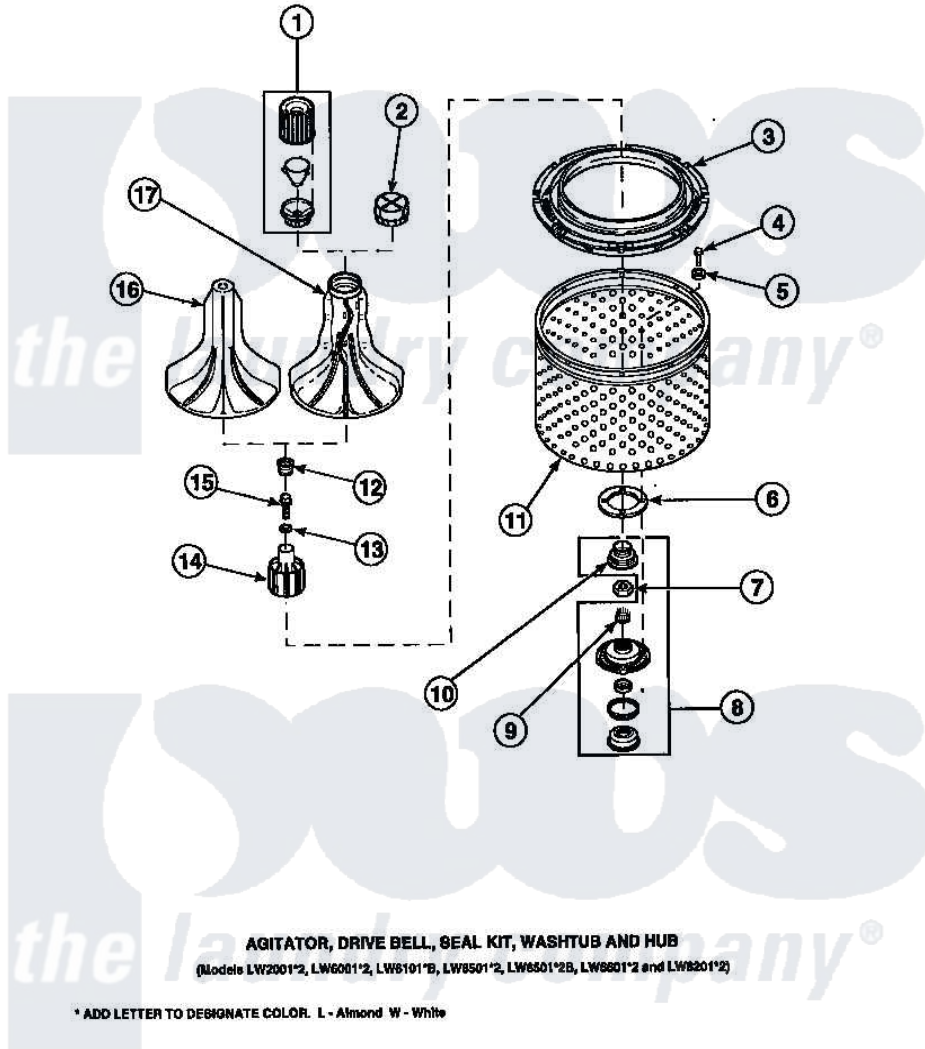

**Amana LW8303W2 (BOM: PLW8303W2) 02 - AGITATOR/DRIVE  
BELL/SEAL KIT/TUB & HUB**

Amana Residential Amana LW8303W2 (BOM: PLW8303W2) Washer Parts Parts Diagram 02 - AGITATOR/DRIVE BELL/SEAL KIT/TUB & HUB  
Click on the part number to view part

Item	Original Part Number	Replaced By	Status	Part Description
1	36542	<a href="#">40002101W</a>		Assembly, Fabric Softner
2	<a href="#">36515</a>			Cap, Agitator
3	<a href="#">35035</a>			Guard, Clothes
4	27202	<a href="#">W10116787</a>		Screw
5	<a href="#">28094</a>			Gasket
6	27125	<a href="#">39122</a>		Gasket, Washtub
7	Y29220	<a href="#">40016301</a>		Nut, Lock
8	495P3	<a href="#">R9900552</a>		Hub And Seal
9	29728	<a href="#">40008301</a>		Insert, Spline
10	36425	<a href="#">40016101</a>		Seal, Bell Drive
12	36511	<a href="#">40008401</a>		Plug, Bell
13	<a href="#">36472</a>			O-Ring
15	34288	<a href="#">40065102</a>		Screw, Shoulder 1/4
16	<a href="#">33513</a>			Agitator, Short-Coin