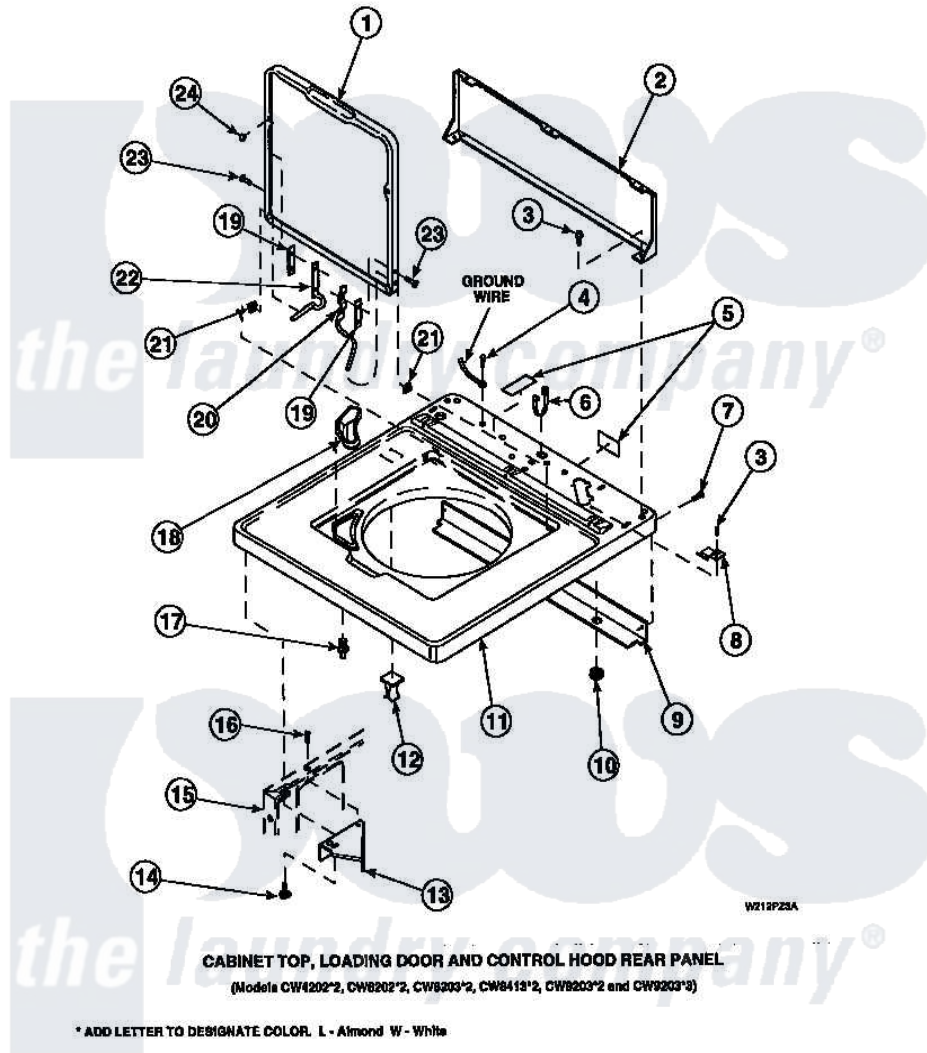

Amana LW8303W2 (BOM: PLW8303W2) 04 - CAB TOP/LOADING DR & CTRL HOOD REAR PAN

Amana Residential Amana LW8303W2 (BOM: PLW8303W2) Washer Parts Parts Diagram 04 - CAB TOP/LOADING DR & CTRL HOOD REAR PAN
 Click on the part number to view part

Item	Original Part Number	Replaced By	Status	Part Description
2	34903		Not Available	PANEL, BACK HOOD (USE 37782)
3	23962	W10116760		Screw
4	52909			Screw, 10B-16 X 1/2 HeX
6	21903	211881		Grommet, Cord Part Not Used-Gas Models Only
7	27196	27001200		Screw
8	35887	40063901		Clip, Hold Down
11	34902P		Not Available	TOP
12	36519		Not Available	CLIP
13	36034			Bracket, Director-Module
14	Y31644	27001200		Screw
15	34475P		Not Available	CABINET
16	36035		Not Available	SCREW,8-18X3/8 PHIL FLT HD
17	56534			Barrel, Support

18	34776	Not Available	DISPENSER,BLEACH
19	34338		Gasket, Hinge
20	36437		Hinge, Lid R
21	33446	40008201	Bushing, Hinge
22	36513		Hinge, Left
23	34337	W10119828	Screw, Lid Hinge Mounting
24	21685	40038001	Bumper