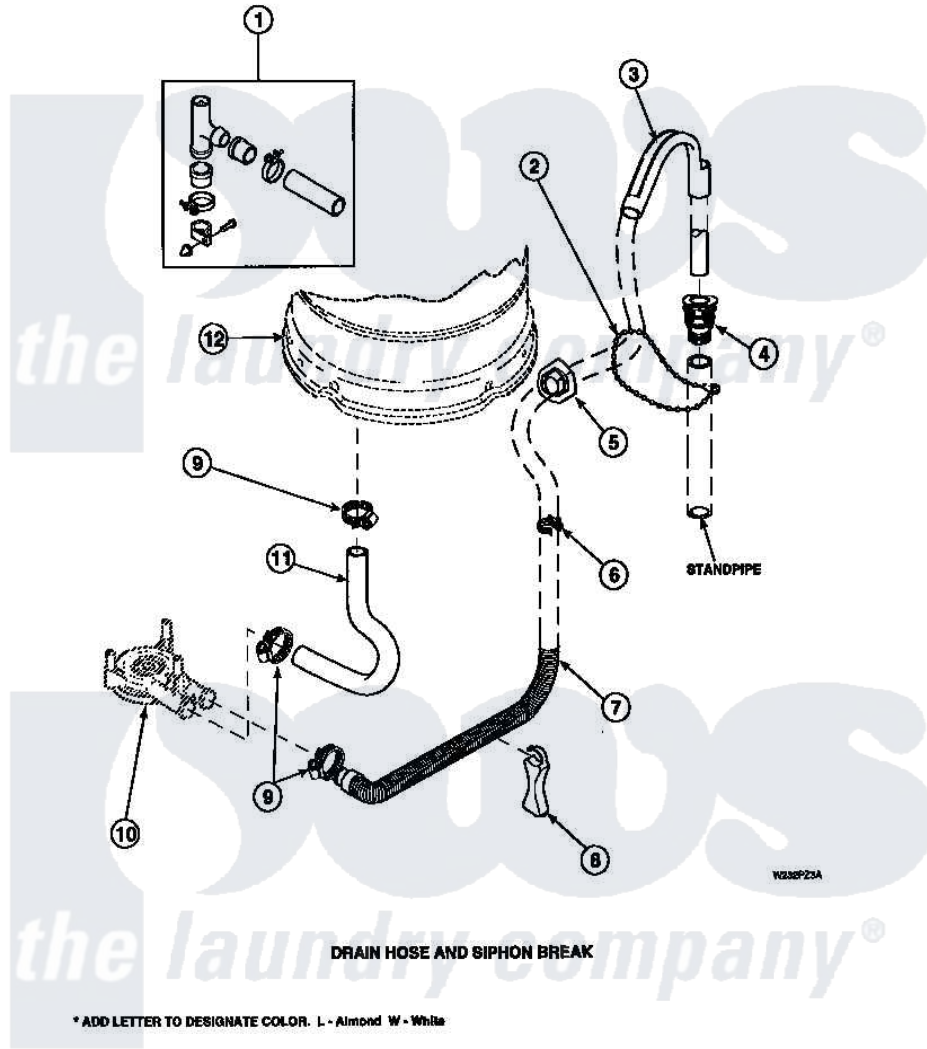

Amana LW8303W2 (BOM: PLW8303W2) 05 - DRAIN HOSE AND SIPHON BREAK

Amana Residential Amana LW8303W2 (BOM: PLW8303W2) Washer Parts Parts Diagram 05 - DRAIN HOSE AND SIPHON BREAK

Click on the part number to view part

Item	Original Part Number	Replaced By	Status	Part Description
1	562P3	76660		Break-Sphn
2	33489	8539404		Tie-Wire
3	33615	22003814		Retainer, Drain Hose
4	36878	40008101		Adapter, Standpipe
5	32219			Relief, Strain
6	36014			Clip, Retainer-Hose
7	37245	40053901		Hose, Drain
8	36522			Hose Support
"	35487			Support, Hose
9	36802	285655		Clamp, Hose
10	36863P	27001233		Pump
11	35753			Hose, Tub To Pump-Ddp
12	34438P			Assembly, Outer Tub