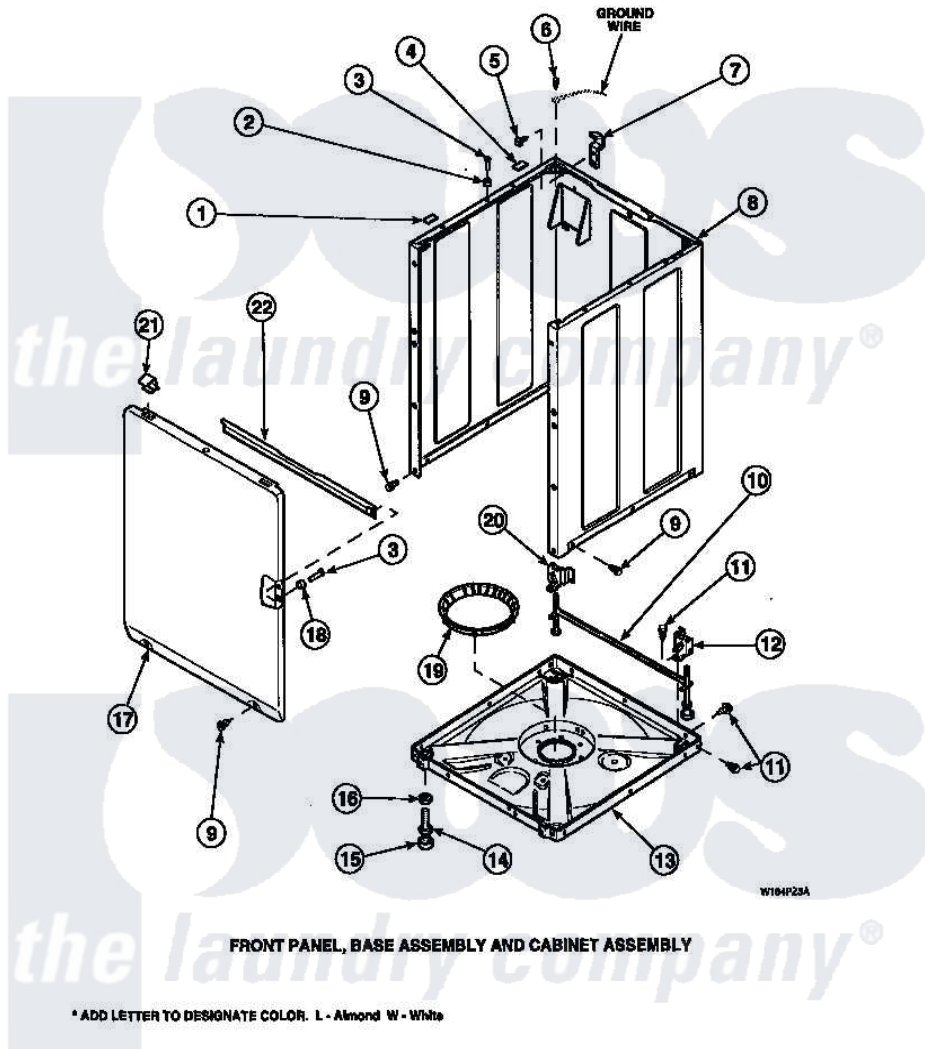

**Amana LW8303W2 (BOM: PLW8303W2) 06 - FRONT PANEL, BASE ASSY AND CABINET ASSY**

Amana [Residential Amana LW8303W2 \(BOM: PLW8303W2\) Washer Parts](#) Parts Diagram 06 - FRONT PANEL, BASE ASSY AND CABINET ASSY  
 Click on the part number to view part

Item	Original Part Number	Replaced By	Status	Part Description
1	<a href="#">Y56128</a>			Pad, Bumper
2	56079	<a href="#">505187</a>		Locator, Panel
3	32671	<a href="#">Y014874</a>		Screw, Idler Arm And Sleeve
4	<a href="#">36226</a>			Pad, Bumper .25
5	34499		Not Available	SCREW, No.10B X 1/4 TAP IN HX
6	23962	<a href="#">W10116760</a>		Screw
7	<a href="#">Y27103</a>			Hinge, Hold-Down Lug
8	34475P		Not Available	CABINET
9	27196	<a href="#">27001200</a>		Screw
10	<a href="#">34443</a>			Assembly, Leg And Stabilier
11	35148		Not Available	SCREW, 1/4-14 X 3/8 HX HD
12	36036		Not Available	BRACKET, SLL-RIGHT
13	<a href="#">36599P</a>			Assembly Nut/ Leg Base
"	<a href="#">34434P</a>			Assembly Nut/Leg Base

14	Y34319	<a href="#">22003428</a>	Leg, Adjustable
15	34318	<a href="#">40016001</a>	Foot, Rubber
16	Y21899	<a href="#">40038101</a>	Nut, Leg
17	34656P	Not Available	NOT GOOD No. SEE NOTE PNL, FRONT
18	<a href="#">28102</a>		Locator, Panel
19	36108	Not Available	SNUBBER PAD & ISOLATOR
20	<a href="#">36037</a>		Bracket, SII-Left
21	<a href="#">35865</a>		Clip, Hold-Down Front Panel
22	Y35097	Not Available	BRACE, FRT PNL