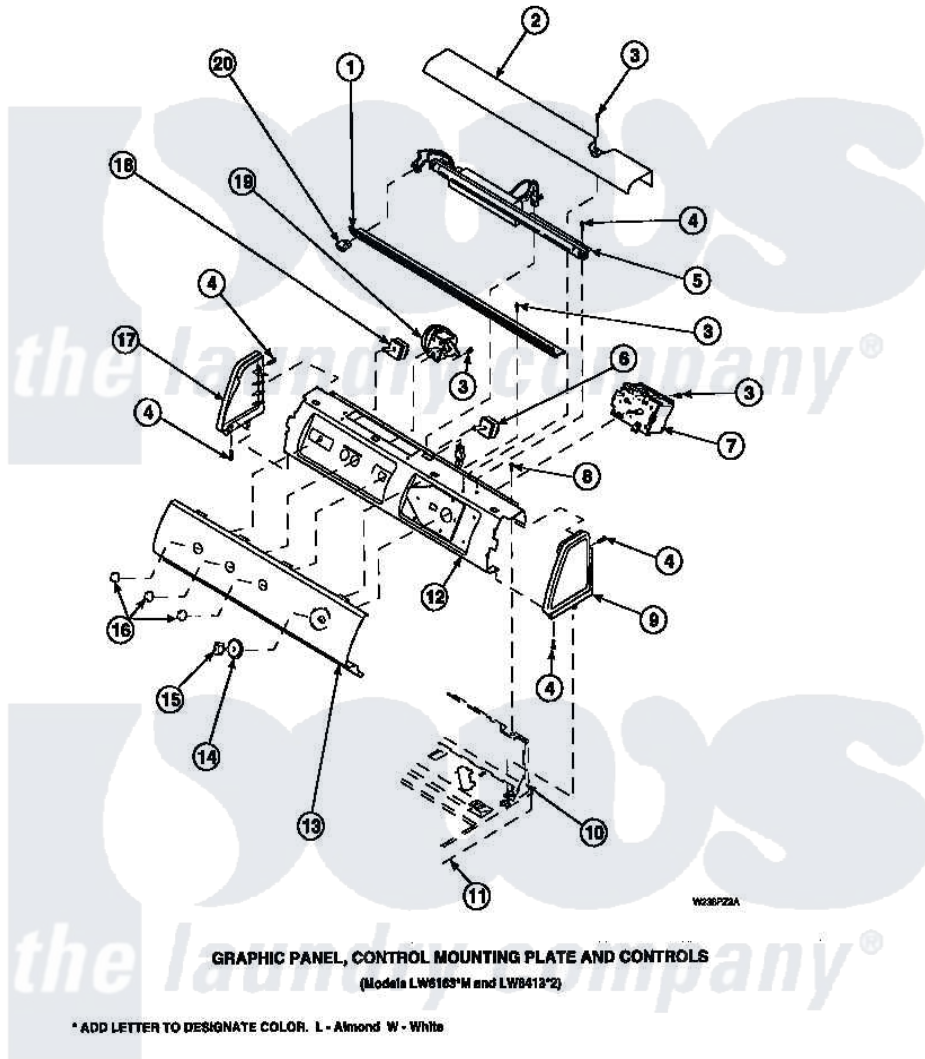

**Amana LW8303W2 (BOM: PLW8303W2) 07 - GRAPHIC PANEL, CTRL MTG PLATE AND CTRLS**

Amana Residential Amana LW8303W2 (BOM: PLW8303W2) Washer Parts Parts Diagram 07 - GRAPHIC PANEL, CTRL MTG PLATE AND CTRLS  
Click on the part number to view part

Item	Original Part Number	Replaced By	Status	Part Description
1	<a href="#">34829</a>			Diffuser, Lamp-Clear
2	34824		Not Available	TOP COVER
3	23962	<a href="#">W10116760</a>		Screw
4	501086	<a href="#">90767</a>		Screw, 8A X 3/8 HeX Washer Head Tapping
5	<a href="#">34836</a>			Assembly, Fluorescent Light
6	35118	<a href="#">40039501</a>		Switch, Speed
7	<a href="#">36773</a>			Timer, 5 Cycle
8	34904	<a href="#">489355</a>		Screw, 8 X 1/2
9	34817		Not Available	END CAP(RIGHT)
10	34903		Not Available	PANEL, BACK HOOD (USE 37782)
11	34902P		Not Available	TOP
12	34821		Not Available	CONTROL MOUNTING PLATE
13	36611		Not Available	PANEL, GRAPHICS

14	36700	Not Available	TIMER KNOB SKIRT
15	35333	Not Available	TIMER KNOB
16	36701	Not Available	KNOB, TEMP
17	34818	Not Available	END CAP(LEFT)
18	36335	<a href="#">40046601</a>	Switch, Temperature Select
19	36045	<a href="#">40055101</a>	Switch, Pressure
20	35038	Not Available	SWITCH/ WHITE