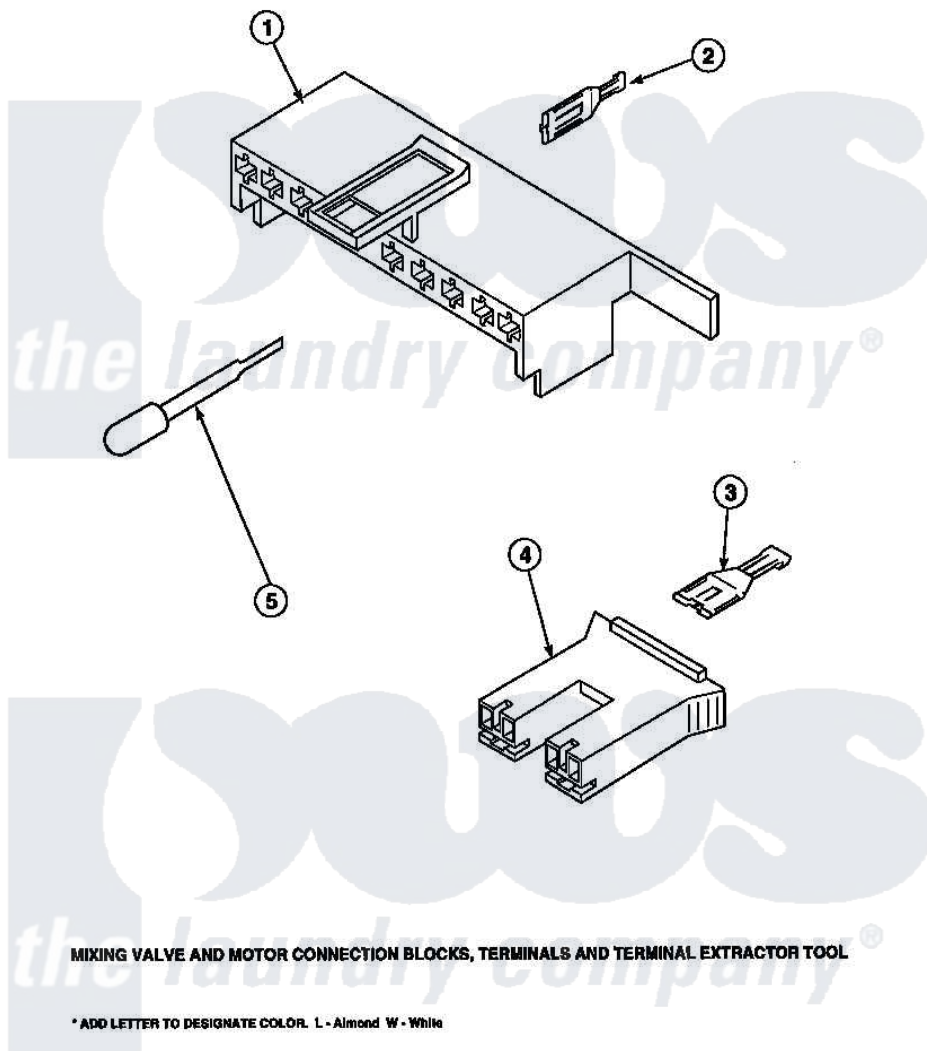

**Amana LW8303W2 (BOM: PLW8303W2) 10 - MIXING VALVE & MOTOR  
CONN BLOCKS, TERM**

Amana [Residential Amana LW8303W2 \(BOM: PLW8303W2\) Washer Parts](#) Parts Diagram 10 - MIXING VALVE & MOTOR CONN BLOCKS, TERM  
 Click on the part number to view part

Item	Original Part Number	Replaced By	Status	Part Description
1	<a href="#">34677</a>			10 Circuit Plug
2	<a href="#">Y00188</a>			Molex Terminal
3	Y00121		Not Available	SPADE TERMINAL(12 GAUGE) (1/4 INCH-(2) 18 GAUGE WIRES O
4	<a href="#">34676</a>			Plug
"	34675		Not Available	PLUG
5	<a href="#">283P4</a>			Terminal Extractor Tool