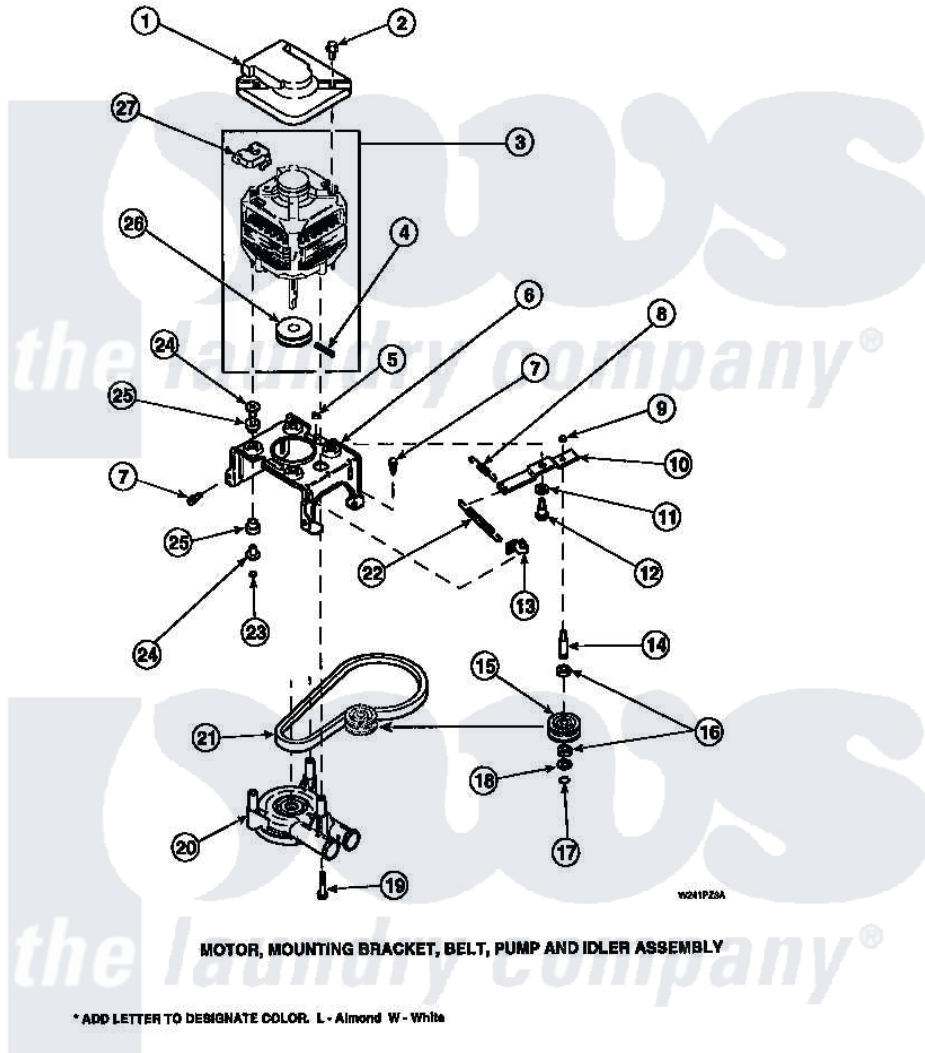

Amana LW8303W2 (BOM: PLW8303W2) 11 - MOTOR, MTG BRKT, BELT, PUMP & IDLER ASSY

Amana Residential Amana LW8303W2 (BOM: PLW8303W2) Washer Parts Parts Diagram 11 - MOTOR, MTG BRKT, BELT, PUMP & IDLER ASSY
 Click on the part number to view part

Item	Original Part Number	Replaced By	Status	Part Description
1	34754	40112301		Shield, Motor
2	36639	4312464		Screw
3	34571P	27001215		Motor W/Pulley
4	23750			Pin, Roll
5	52566	27001225		Nut, Jam Mid Lock 1/4-20
6	34890		Not Available	BRACKET,MOTOR MOUNT
"	37415P			Kit, Motor Brkt
"	37415	37415P		Kit, Motor Brkt
7	Y31645	27001200		Screw
8	30620		Not Available	SPRING,IDLER LEVER HEL
9	28803	2221070		Clamp, Nylon
10	31054	40041002		Lever, Idler
"	37443	40041002		Lever, Idler
11	81392	40054701		Washer
12	27229	40038901		Screw, 1/4-20

13	28849		Clip, Spring
14	28802		Shaft, Idler
15	28800	Not Available	WHEEL, IDLER
16	Y29443		Washer, Felt
17	23748		Ring, Retaining
18	52549		Washer, 501 ID X3/4 Odx
19	Y34565	40063701	Screw, 10-16 x 1.75
20	36863P	27001233	Pump
21	28808		Belt, Agitate And Spin
22	37366		Spring, Idler
"	37606		Spring, Idler Lever
23	35423	3400029	Nut, Adapter Plate
24	34791		Post, Mount-Motor
25	34788		Mount, Motor
26	27171	Not Available	PULLEY, MOTOR
27	35632	Not Available	SWITCH, MOTOR