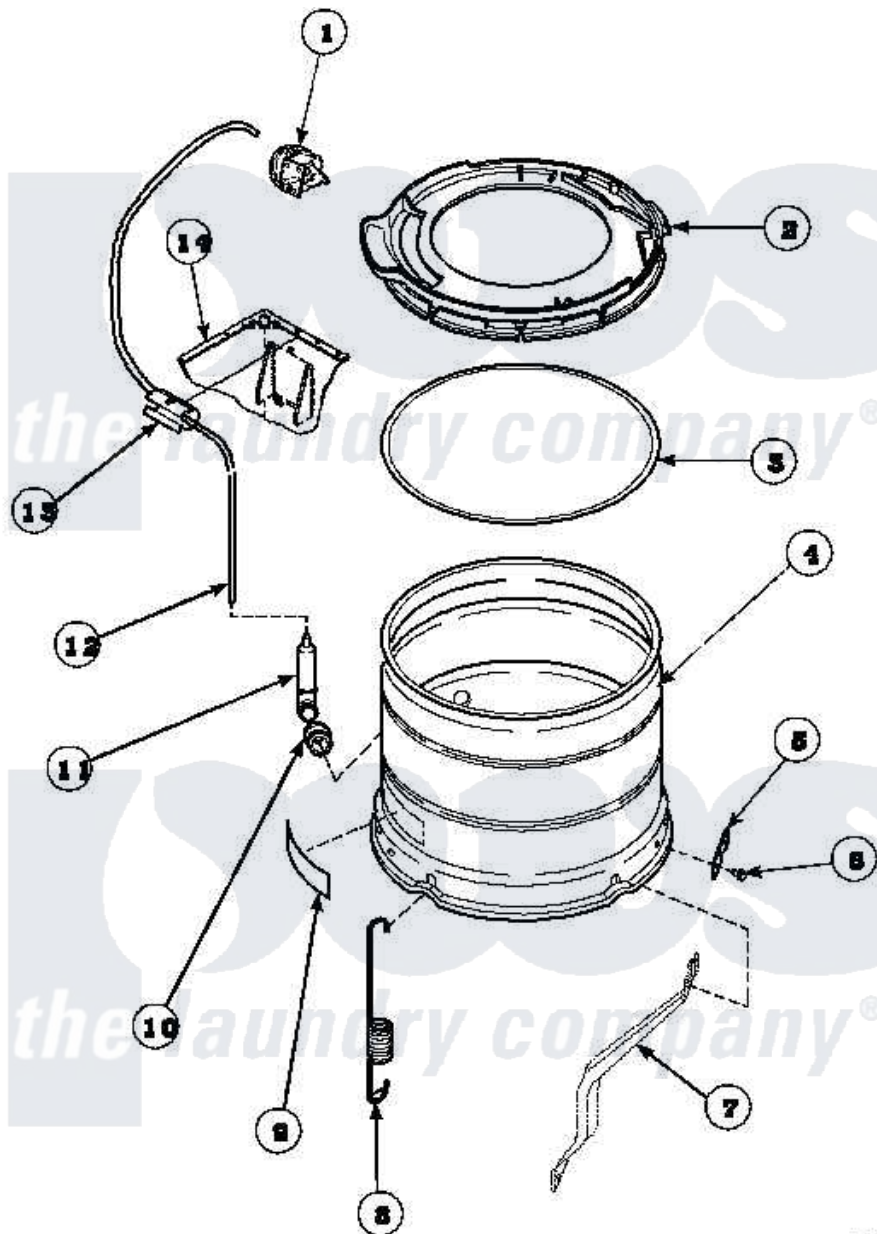

Amana LW8303W2 (BOM: PLW8303W2) 12 - OUTER TUB, COVER AND PRESSURE HOSE

Amana Residential Amana LW8303W2 (BOM: PLW8303W2) Washer Parts Parts Diagram 12 - OUTER TUB, COVER AND PRESSURE HOSE

Click on the part number to view part

Item	Original Part Number	Replaced By	Status	Part Description
1	36045	40055101		Switch, Pressure
2	36025P			Assembly, Tub Cover and Gasket
3	32857			Gasket, Tub Cover Small
4	34438P			Assembly, Outer Tub
5	27926			Plate, Leg .063
6	35369	40128701		Screw, 5/16-18 X .50
7	34471		Not Available	LEG,SUPPORT
8	35948			Spring, Leg-Large Tub
9	500049		Not Available	STICKER
10	29175	40037801		Grommet
11	30907	40008501		Assembly, Pressure Bulb
12	29213	39125		Tubing 31
13	36985		Not Available	CLIP, HOSE
14	34475P		Not Available	CABINET