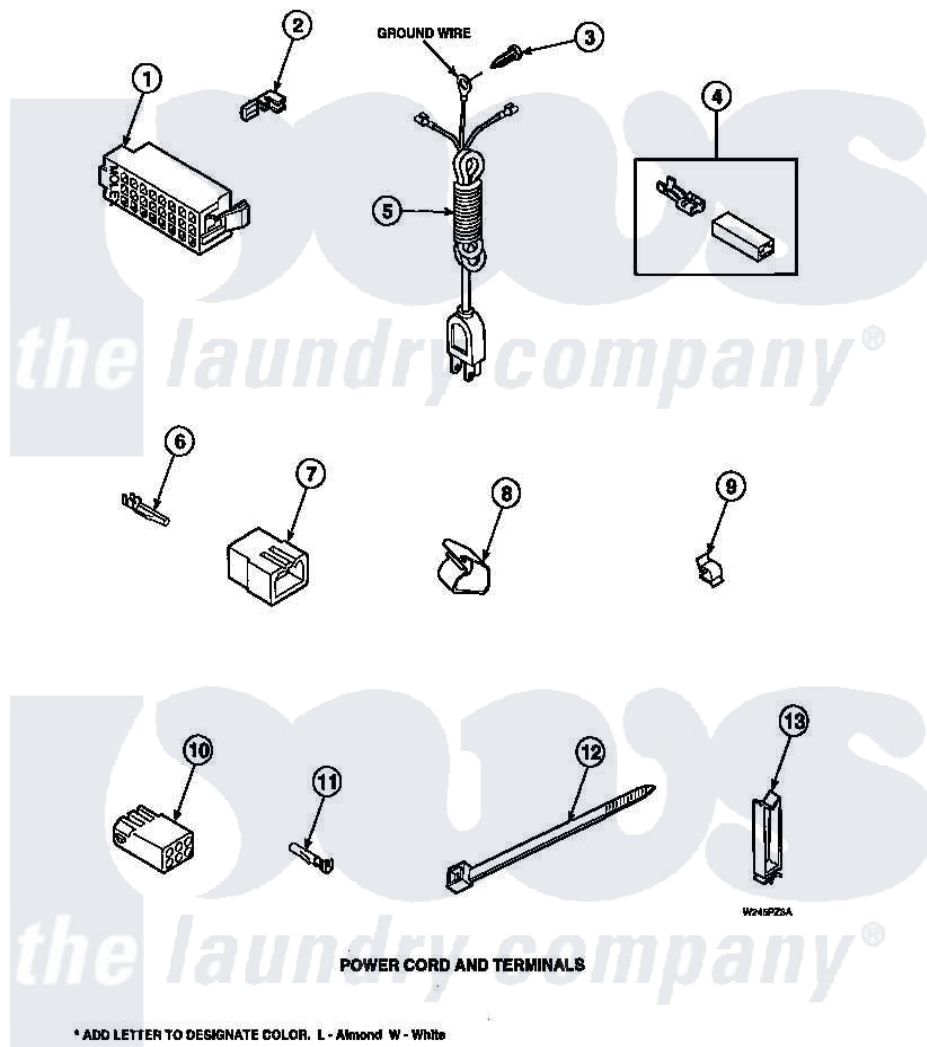

# Amana LW8303W2 (BOM: PLW8303W2) 14 - POWER CORD AND TERMINALS

Amana Residential Amana LW8303W2 (BOM: PLW8303W2) Washer Parts Parts Diagram 14 - POWER CORD AND TERMINALS

Click on the part number to view part

Item	Original Part Number	Replaced By	Status	Part Description
1	<a href="#">34123</a>			Housing, LH -24 Position
"	<a href="#">32746</a>			Housing, RH-24 Positi
2	<a href="#">Y00188</a>			Molex Terminal
3	<a href="#">52909</a>			Screw, 10B-16 X 1/2 HeX
4	00234	<a href="#">00359</a>		Terminal Ultra Pod 250 X032F
5	Y34458		Not Available	POWER CORD ALL
6	<a href="#">Y00116</a>			Terminal, Pin-Male
7	26302		Not Available	PLUG, 1 CIRCUIT
"	<a href="#">23041</a>			Plug, 6 Circuit
"	<a href="#">23033</a>			Plug, 9 Circuit
8	35521		Not Available	CLIP, HARNESS HOLDER
9	<a href="#">21036</a>			Clip, Cable
10	<a href="#">26708</a>			Receptacle, 6 Circuit
"	<a href="#">26301</a>			Receptacle, Molex
"	<a href="#">26163</a>			Receptacle, 9 Circuit

11	Y00117	<a href="#">5011-XX</a>	093 Female Socket
12	36466	<a href="#">M0321209</a>	Tie-Electrical
13	36274	Not Available	CLIP, HARNESS