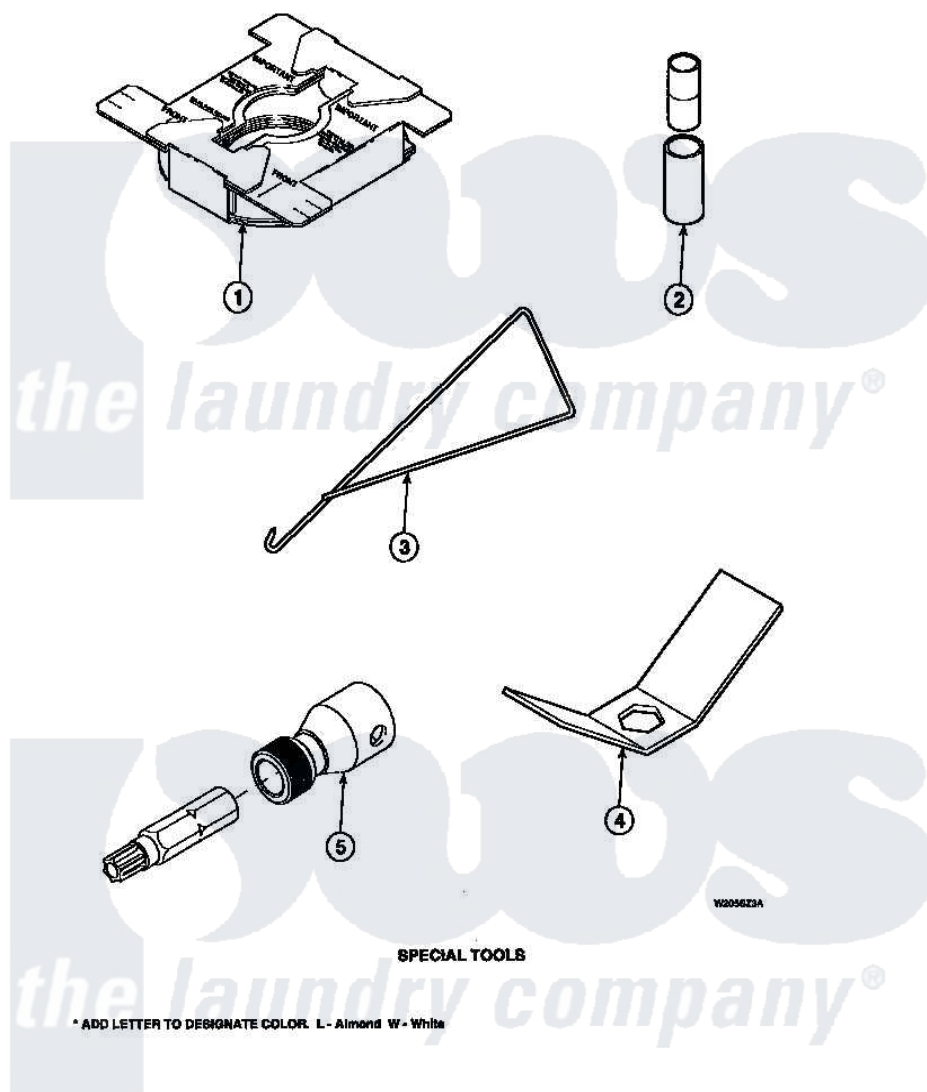

# Amana LW8303W2 (BOM: PLW8303W2) 15 - SPECIAL TOOLS

Amana [Residential Amana LW8303W2 \(BOM: PLW8303W2\) Washer Parts](#) Parts Diagram 15 - SPECIAL TOOLS  
 Click on the part number to view part

Item	Original Part Number	Replaced By	Status	Part Description
1	36926		Not Available	BRACE, SHIPPING
2	<a href="#">242P4</a>			Installer, Spring
3	289P4	<a href="#">321P4</a>		Hook, Spring
4	237P4	<a href="#">306P4</a>		Hex Wrench
5	<a href="#">282P4</a>			T25 Tamper Resistant Bit
"	<a href="#">24161</a>			Torx Bit Holder
NI	555P3	<a href="#">725P3</a>		Kit