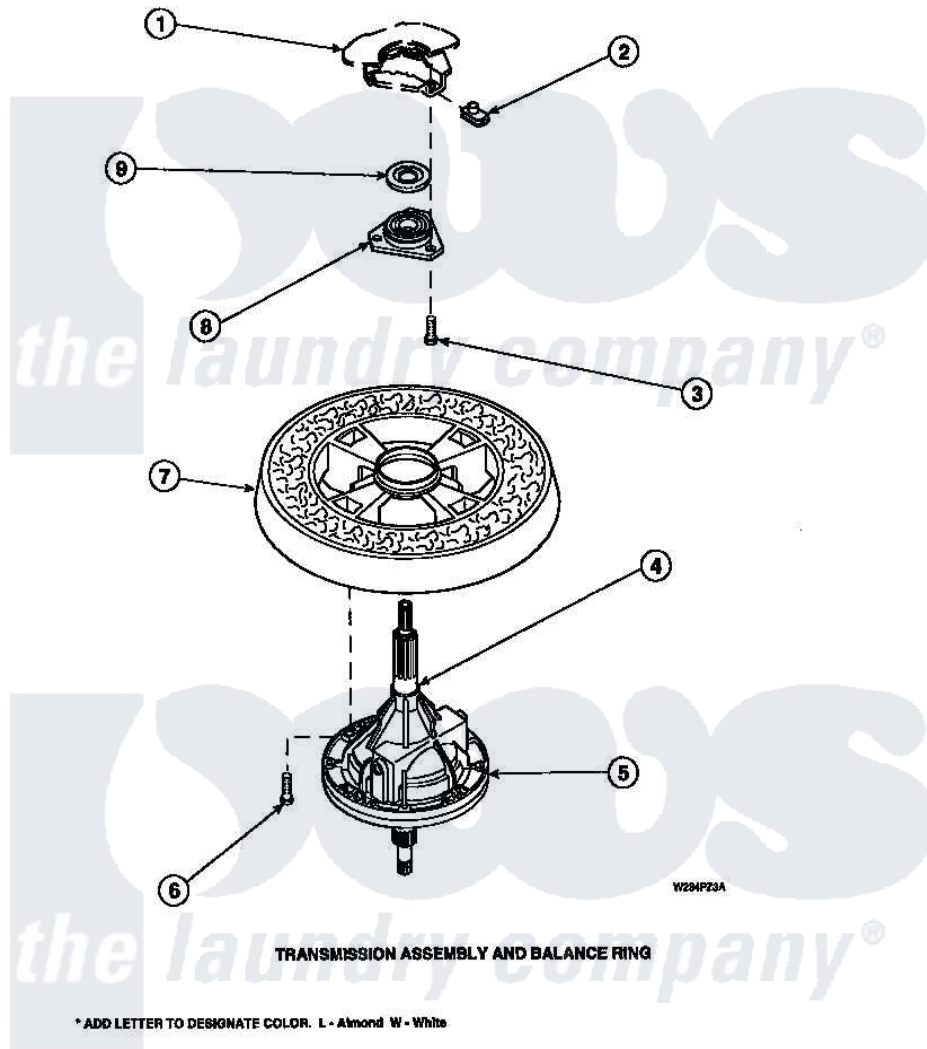

Amana LW8303W2 (BOM: PLW8303W2) 17 - TRANSMISSION ASSY AND BALANCE RING

Amana Residential Amana LW8303W2 (BOM: PLW8303W2) Washer Parts Parts Diagram 17 - TRANSMISSION ASSY AND BALANCE RING

Click on the part number to view part

Item	Original Part Number	Replaced By	Status	Part Description
1	34438P			Assembly, Outer Tub
2	27222			Nut, Retainer 5/16-18
3	36991	3400500		Bolt, 3405245 5/16-18 X 3/4
4	27604P			Never-Seeze 1 Oz Tube
5	34526P			Assembly, Transmission
6	37047		Not Available	SCREW, CAP
7	34731		Not Available	ASSY,BALANCE RING-COMPL
8	27182	40004201P		Main Bearing Assembly
9	27187			Flinger