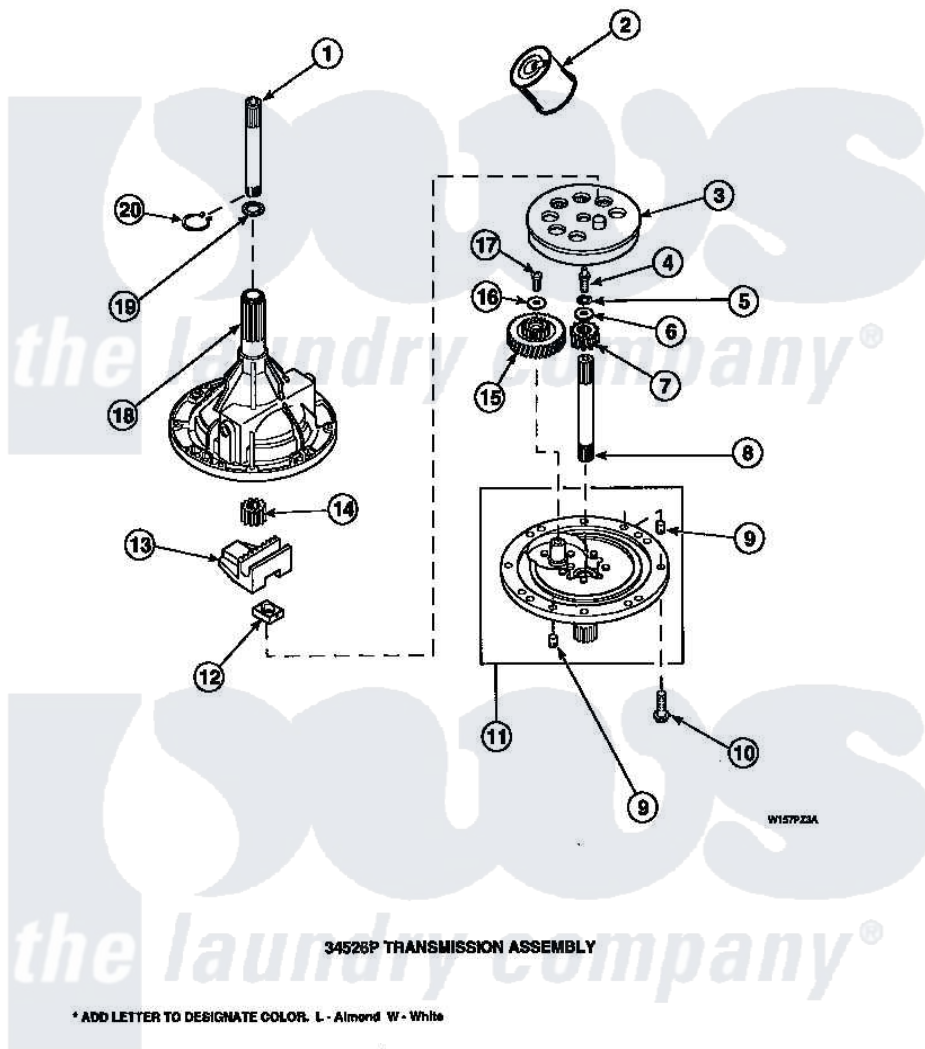

# Amana LW8303W2 (BOM: PLW8303W2 A) 01 - 34526P TRANSMISSION ASSY

Amana Residential Amana LW8303W2 (BOM: PLW8303W2 A) Washer Parts Parts Diagram 01 - 34526P TRANSMISSION ASSY

Click on the part number to view part

Item	Original Part Number	Replaced By	Status	Part Description
1	<a href="#">Y36570</a>			Shaft, Output
2	<a href="#">27243P</a>			Oil, CW Transmission F-
3	<a href="#">26577</a>			Assembly, Gear And Stud
4	27030		Not Available	SCREW, 1/4-20 SPECIAL
5	<a href="#">21456</a>			Lockwasher, 1/4 Intshkp
6	26509	<a href="#">40041501</a>		Washer
7	<a href="#">36562</a>			Pinion, Drive
8	<a href="#">34853</a>			Shaft, Input
9	<a href="#">27172</a>			Pin, Dowel
10	32814		Not Available	SCREW, 1/4-20X7/8 SERRA
11	<a href="#">38290</a>			Assembly, Cover
12	<a href="#">26493</a>			Slide
13	<a href="#">Y31526</a>			Rack
14	<a href="#">27003</a>			Pinion, Agitator
15	<a href="#">29161</a>			Gear, Reduction

16	29260	Not Available	WASHER
17	<a href="#">29273</a>		Screw, 1/4-20 X 3/8
18	33223	Not Available	ASSY, TRANSMISSION CASE
19	<a href="#">35092</a>		Washer, 3628id X 1.00 X .056
20	<a href="#">27197</a>		Ring, Retaining
NI	37577P	Not Available	SEALANT