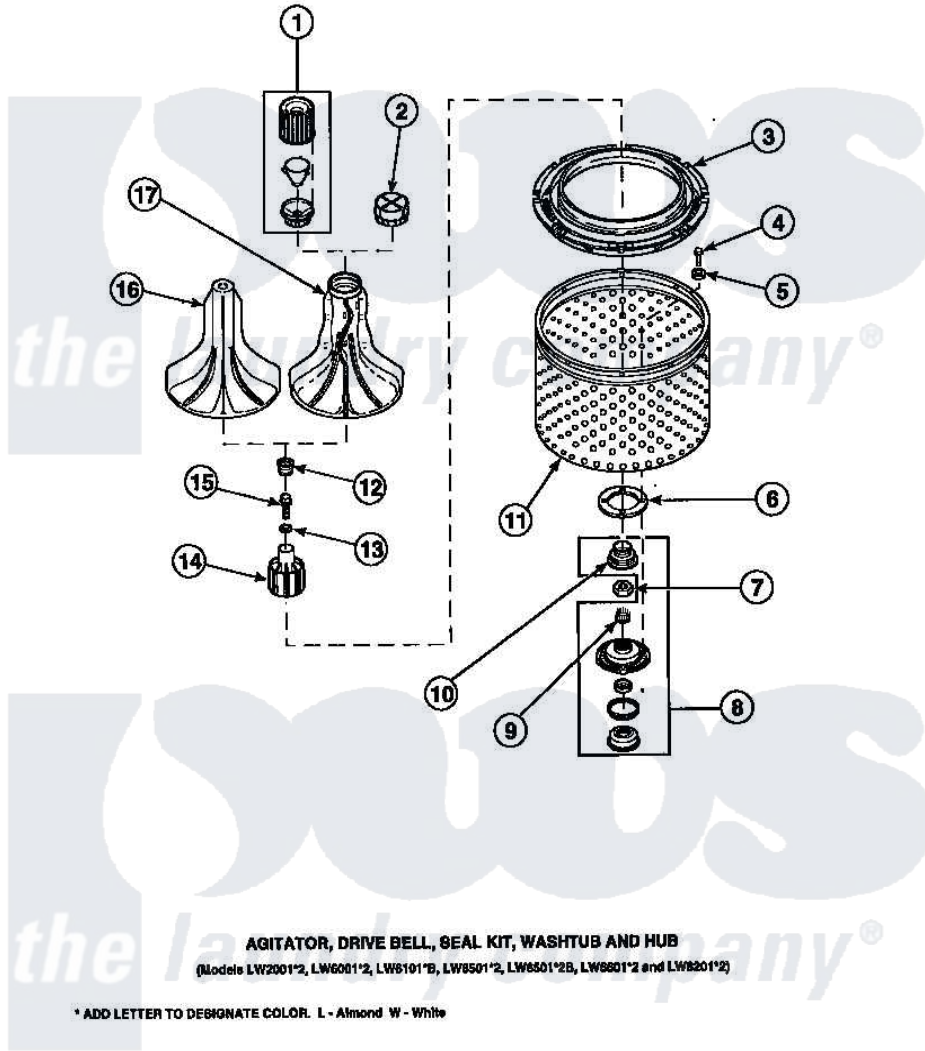

**Amana LW8303W2 (BOM: PLW8303W2 A) 02 - AGITATOR/DRIVE BELL/SEAL KIT/TUB & HUB**

Amana Residential Amana LW8303W2 (BOM: PLW8303W2 A) Washer Parts Parts Diagram 02 - AGITATOR/DRIVE BELL/SEAL KIT/TUB & HUB  
 Click on the part number to view part

Item	Original Part Number	Replaced By	Status	Part Description
1	36542	<a href="#">40002101W</a>		Assembly, Fabric Softner
2	<a href="#">36515</a>			Cap, Agitator
3	<a href="#">35035</a>			Guard, Clothes
4	27202	<a href="#">W10116787</a>		Screw
5	<a href="#">28094</a>			Gasket
6	27125	<a href="#">39122</a>		Gasket, Washtub
7	Y29220	<a href="#">40016301</a>		Nut, Lock
8	495P3	<a href="#">R9900552</a>		Hub And Seal
9	29728	<a href="#">40008301</a>		Insert, Spline
10	36425	<a href="#">40016101</a>		Seal, Bell Drive
12	36511	<a href="#">40008401</a>		Plug, Bell
13	<a href="#">36472</a>			O-Ring
15	34288	<a href="#">40065102</a>		Screw, Shoulder 1/4
16	<a href="#">33513</a>			Agitator, Short-Coin