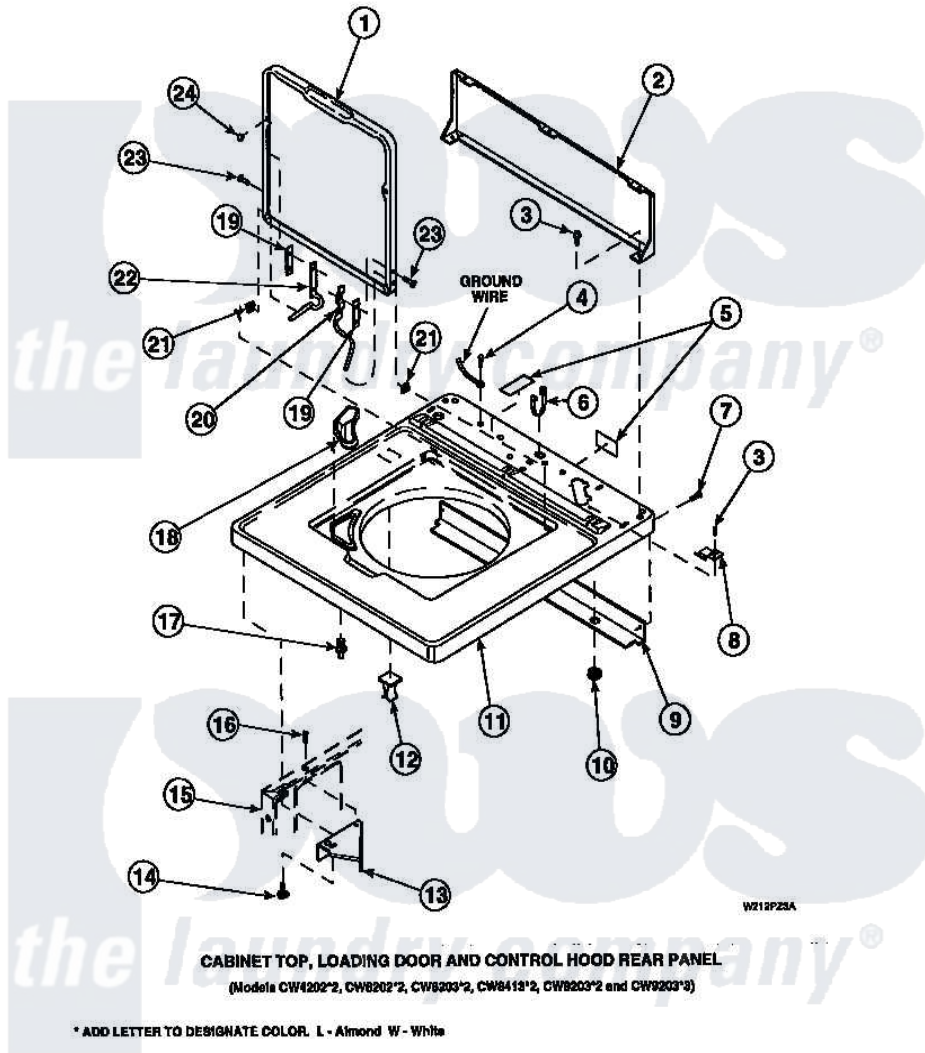

Amana LW8303W2 (BOM: PLW8303W2 A) 04 - CAB TOP/LOADING DR & CTRL HOOD REAR PAN

Amana Residential Amana LW8303W2 (BOM: PLW8303W2 A) Washer Parts Parts Diagram 04 - CAB TOP/LOADING DR & CTRL HOOD REAR PAN
 Click on the part number to view part

Item	Original Part Number	Replaced By	Status	Part Description
2	34903		Not Available	PANEL, BACK HOOD (USE 37782)
3	23962	W10116760		Screw
4	52909			Screw, 10B-16 X 1/2 HeX
6	21903	211881		Grommet, Cord Part Not Used-Gas Models Only
7	27196	27001200		Screw
8	35887	40063901		Clip, Hold Down
11	34902P		Not Available	TOP
12	36519		Not Available	CLIP
13	36034			Bracket, Director-Module
14	Y31644	27001200		Screw
15	34475P		Not Available	CABINET
16	36035		Not Available	SCREW,8-18X3/8 PHIL FLT HD
17	56534			Barrel, Support

18	34776	Not Available	DISPENSER,BLEACH
19	34338		Gasket, Hinge
20	36437		Hinge, Lid R
21	33446	40008201	Bushing, Hinge
22	36513		Hinge, Left
23	34337	W10119828	Screw, Lid Hinge Mounting
24	21685	40038001	Bumper