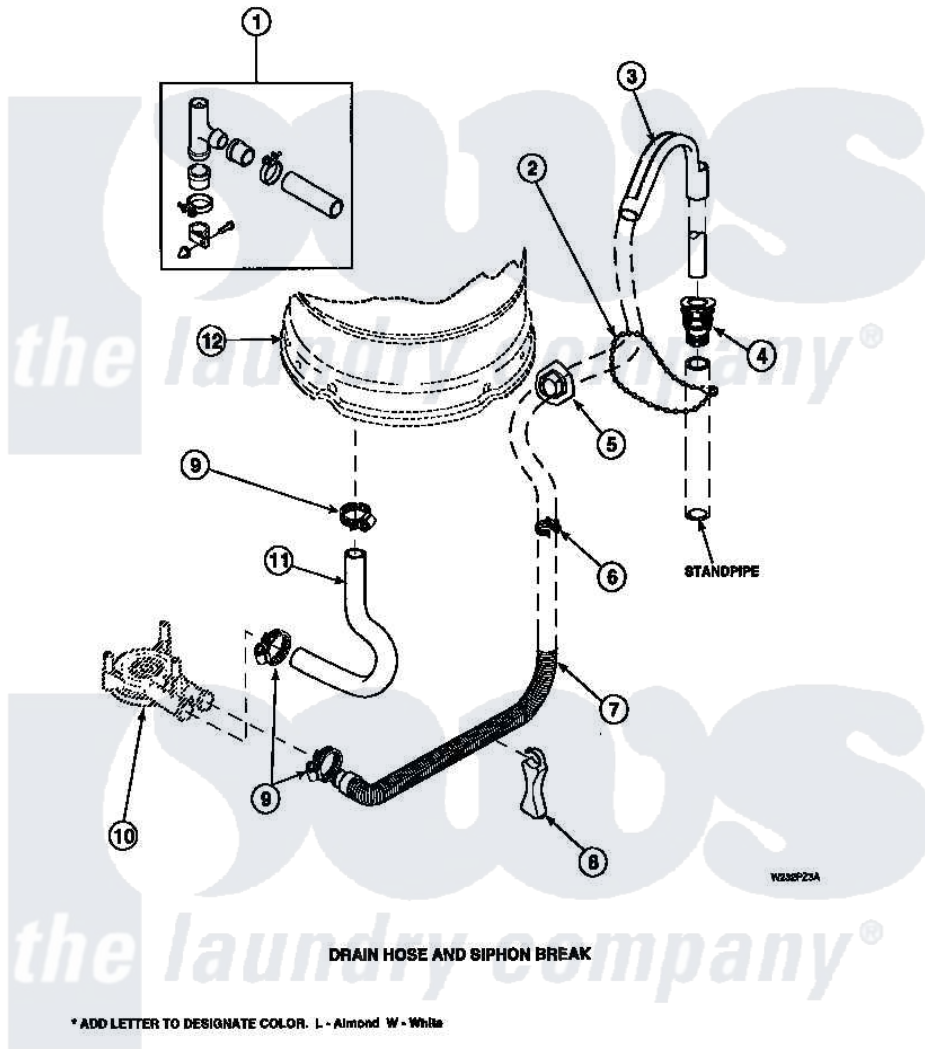

Amana LW8303W2 (BOM: PLW8303W2 A) 05 - DRAIN HOSE AND SIPHON BREAK

Amana Residential Amana LW8303W2 (BOM: PLW8303W2 A) Washer Parts Parts Diagram 05 - DRAIN HOSE AND SIPHON BREAK

Click on the part number to view part

Item	Original Part Number	Replaced By	Status	Part Description
1	562P3	76660		Break-Sphn
2	33489	8539404		Tie-Wire
3	33615	22003814		Retainer, Drain Hose
4	36878	40008101		Adapter, Standpipe
5	32219			Relief, Strain
6	36014			Clip, Retainer-Hose
7	37245	40053901		Hose, Drain
8	36522			Hose Support
"	35487			Support, Hose
9	36802	285655		Clamp, Hose
10	36863P	27001233		Pump
11	35753			Hose, Tub To Pump-Ddp
12	34438P			Assembly, Outer Tub