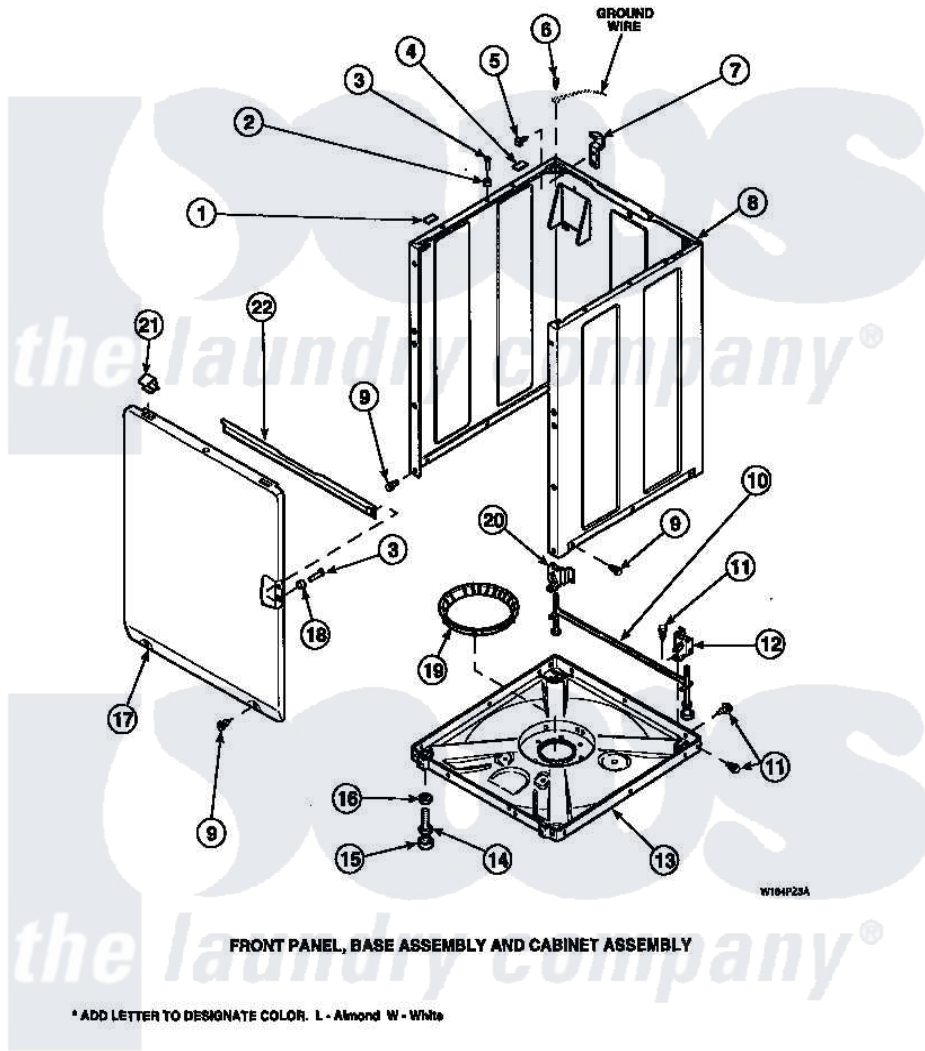

Amana LW8303W2 (BOM: PLW8303W2 A) 06 - FRONT PANEL, BASE ASSY AND CABINET ASSY

Amana Residential Amana LW8303W2 (BOM: PLW8303W2 A) Washer Parts Parts Diagram 06 - FRONT PANEL, BASE ASSY AND CABINET ASSY
 Click on the part number to view part

Item	Original Part Number	Replaced By	Status	Part Description
1	Y56128			Pad, Bumper
2	56079	505187		Locator, Panel
3	32671	Y014874		Screw, Idler Arm And Sleeve
4	36226			Pad, Bumper .25
5	34499		Not Available	SCREW, No.10B X 1/4 TAP IN HX
6	23962	W10116760		Screw
7	Y27103			Hinge, Hold-Down Lug
8	34475P		Not Available	CABINET
9	27196	27001200		Screw
10	34443			Assembly, Leg And Stabilizer
11	35148		Not Available	SCREW, 1/4-14 X 3/8 HX HD
12	36036		Not Available	BRACKET, SLL-RIGHT
13	36599P			Assembly Nut/ Leg Base
"	34434P			Assembly Nut/Leg Base

14	Y34319	22003428	Leg, Adjustable
15	34318	40016001	Foot, Rubber
16	Y21899	40038101	Nut, Leg
17	34656P	Not Available	NOT GOOD No. SEE NOTE PNL, FRONT
18	28102		Locator, Panel
19	36108	Not Available	SNUBBER PAD & ISOLATOR
20	36037		Bracket, SII-Left
21	35865		Clip, Hold-Down Front Panel
22	Y35097	Not Available	BRACE, FRT PNL