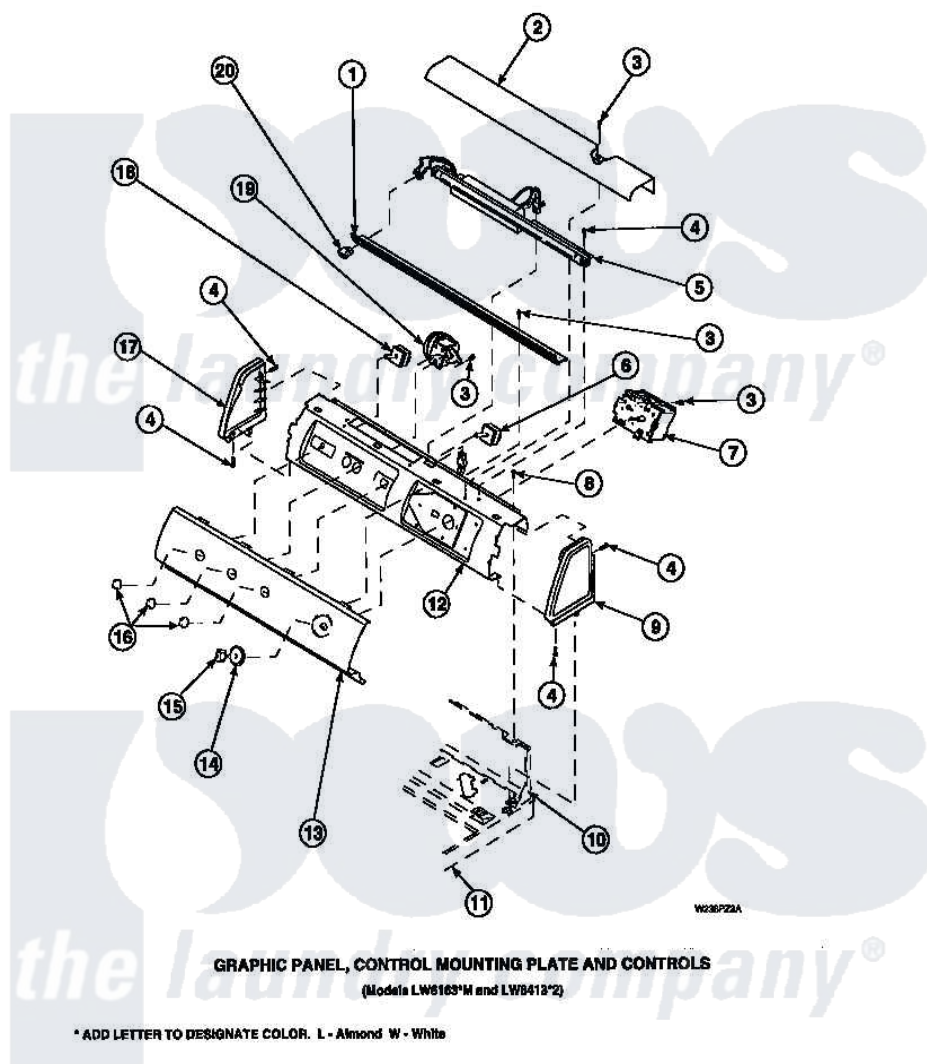

Amana LW8303W2 (BOM: PLW8303W2 A) 07 - GRAPHIC PANEL, CTRL  
MTG PLATE AND CTRLS

Amana Residential Amana LW8303W2 (BOM: PLW8303W2 A) Washer Parts Parts Diagram 07 - GRAPHIC PANEL,  
CTRL MTG PLATE AND CTRLS  
Click on the part number to view part

Item	Original Part Number	Replaced By	Status	Part Description
1	<a href="#">34829</a>			Diffuser, Lamp-Clear
2	34824		Not Available	TOP COVER
3	23962	<a href="#">W10116760</a>		Screw
4	501086	<a href="#">90767</a>		Screw, 8A X 3/8 HeX Washer Head Tapping
5	<a href="#">34836</a>			Assembly, Fluorescent Light
6	35118	<a href="#">40039501</a>		Switch, Speed
7	<a href="#">36773</a>			Timer, 5 Cycle
8	34904	<a href="#">489355</a>		Screw, 8 X 1/2
9	34817		Not Available	END CAP(RIGHT)
10	34903		Not Available	PANEL, BACK HOOD (USE 37782)
11	34902P		Not Available	TOP
12	34821		Not Available	CONTROL MOUNTING PLATE
13	36611		Not Available	PANEL, GRAPHICS

14	36700	Not Available	TIMER KNOB SKIRT
15	35333	Not Available	TIMER KNOB
16	36701	Not Available	KNOB, TEMP
17	34818	Not Available	END CAP(LEFT)
18	36335	<a href="#">40046601</a>	Switch, Temperature Select
19	36045	<a href="#">40055101</a>	Switch, Pressure
20	35038	Not Available	SWITCH/ WHITE