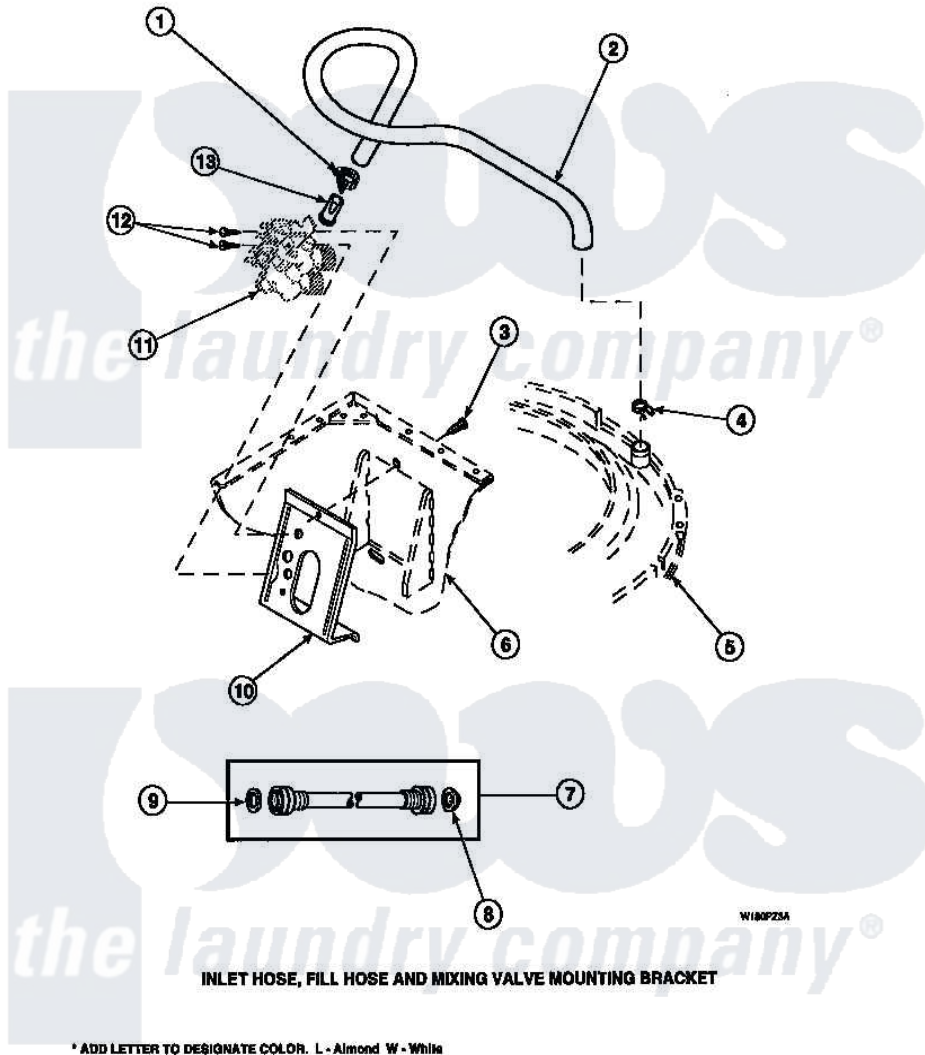

**Amana LW8303W2 (BOM: PLW8303W2 A) 08 - INLET/FILL HOSE & MIXING VLV MTG BRKT**

Amana [Residential Amana LW8303W2 \(BOM: PLW8303W2 A\) Washer Parts](#) Parts Diagram 08 - INLET/FILL HOSE & MIXING VLV MTG BRKT  
 Click on the part number to view part

Item	Original Part Number	Replaced By	Status	Part Description
1	36801	<a href="#">596669</a>		Clamp, Manifold
2	35874	<a href="#">38155</a>		Hose, Mix Valve To TU
3	33562	<a href="#">27001200</a>		Screw
4	<a href="#">29210</a>			Hose Clamp
5	<a href="#">36025P</a>			Assembly, Tub Coverand Gasket
6	34475P		Not Available	CABINET
7	20618	<a href="#">21001467</a>		Hose- 10'
"	20617		Not Available	HOSE, INLET (8 FT)
"	28330P	<a href="#">202860</a>		Inlet Hose Assembly
8	28605	<a href="#">22002960</a>		Strainer, Washer Inlet
9	20290	<a href="#">Y013783</a>		Washer, Inlet Hose
10	34972	<a href="#">39407</a>		Bracket, Valve
11	34963	<a href="#">34963P</a>		Valve Mixing Package
12	501086	<a href="#">00767</a>		Screw, 8A X 3/8 HeX Washer