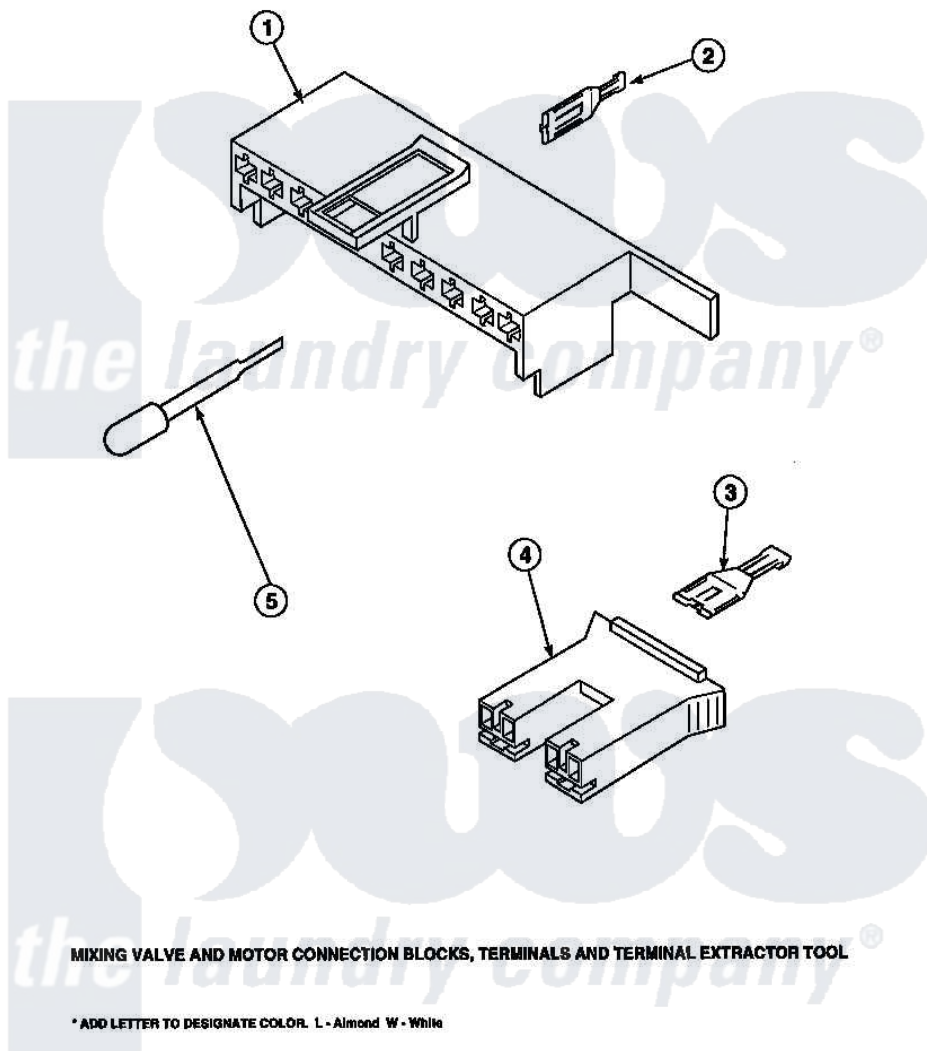

**Amana LW8303W2 (BOM: PLW8303W2 A) 10 - MIXING VALVE & MOTOR
CONN BLOCKS, TERM**

Amana [Residential Amana LW8303W2 \(BOM: PLW8303W2 A\) Washer Parts](#) Parts Diagram 10 - MIXING VALVE & MOTOR CONN BLOCKS, TERM
 Click on the part number to view part

Item	Original Part Number	Replaced By	Status	Part Description
1	34677			10 Circuit Plug
2	Y00188			Molex Terminal
3	Y00121		Not Available	SPADE TERMINAL(12 GAUGE) (1/4 INCH-(2) 18 GAUGE WIRES O
4	34676			Plug
"	34675		Not Available	PLUG
5	283P4			Terminal Extractor Tool