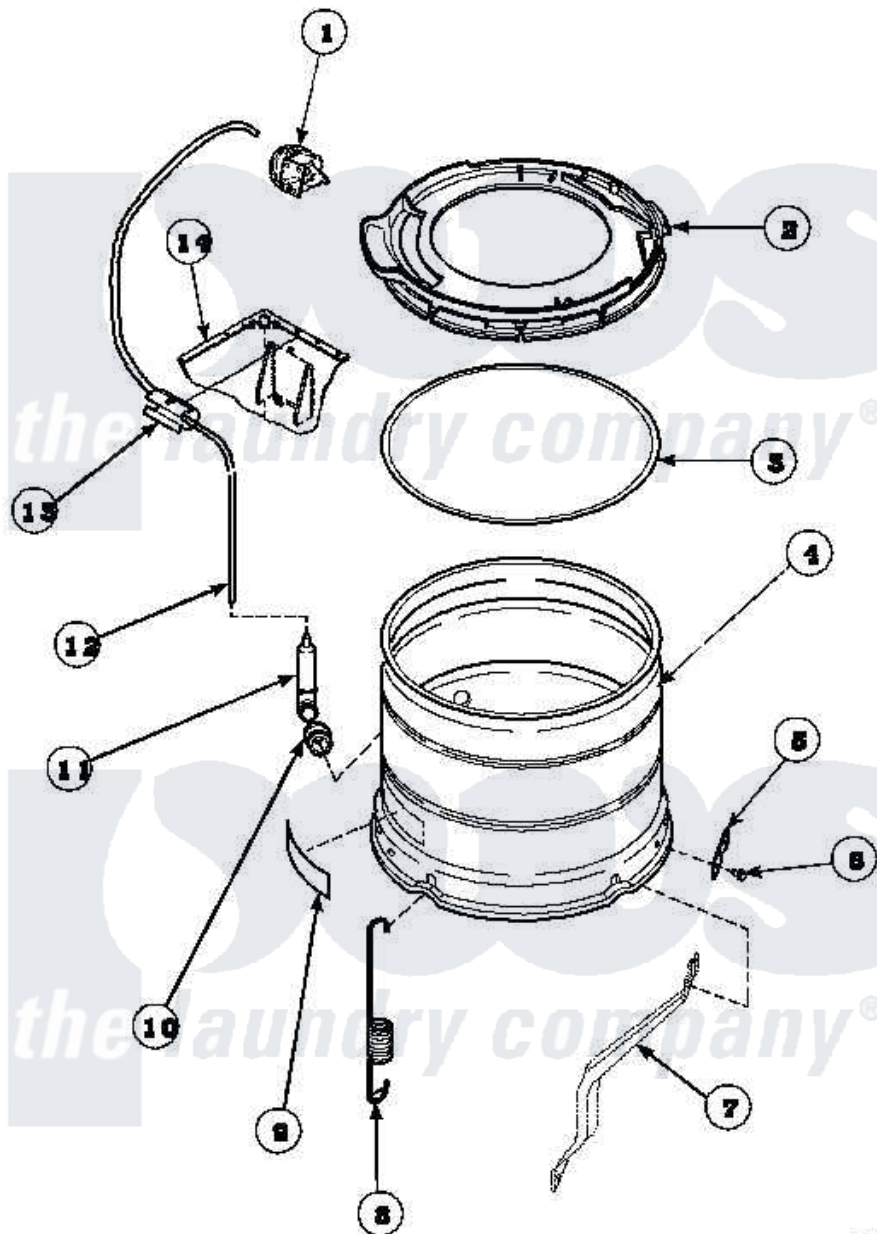

Amana LW8303W2 (BOM: PLW8303W2 A) 12 - OUTER TUB, COVER AND PRESSURE HOSE

Amana Residential Amana LW8303W2 (BOM: PLW8303W2 A) Washer Parts Parts Diagram 12 - OUTER TUB, COVER AND PRESSURE HOSE

Click on the part number to view part

| Item | Original Part Number | Replaced By | Status | Part Description |
|------|------------------------|--------------------------|---------------|--------------------------------|
| 1 | 36045 | 40055101 | | Switch, Pressure |
| 2 | 36025P | | | Assembly, Tub Cover and Gasket |
| 3 | 32857 | | | Gasket, Tub Cover Small |
| 4 | 34438P | | | Assembly, Outer Tub |
| 5 | 27926 | | | Plate, Leg .063 |
| 6 | 35369 | 40128701 | | Screw, 5/16-18 X .50 |
| 7 | 34471 | | Not Available | LEG,SUPPORT |
| 8 | 35948 | | | Spring, Leg-Large Tub |
| 9 | 500049 | | Not Available | STICKER |
| 10 | 29175 | 40037801 | | Grommet |
| 11 | 30907 | 40008501 | | Assembly, Pressure Bulb |
| 12 | 29213 | 39125 | | Tubing 31 |
| 13 | 36985 | | Not Available | CLIP, HOSE |
| 14 | 34475P | | Not Available | CABINET |