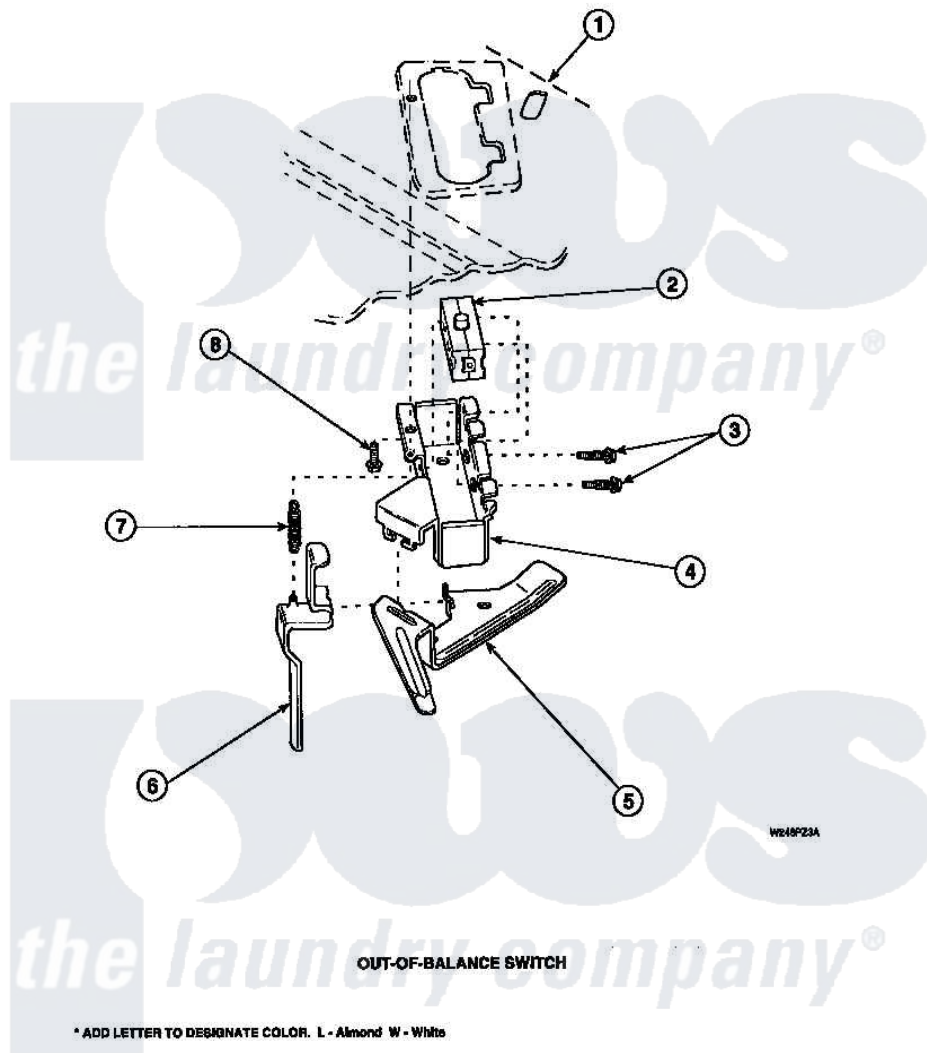

Amana LW8303W2 (BOM: PLW8303W2 A) 13 - OUT-OF-BALANCE SWITCH

Amana Residential Amana LW8303W2 (BOM: PLW8303W2 A) Washer Parts Parts Diagram 13 - OUT-OF-BALANCE SWITCH

Click on the part number to view part

Item	Original Part Number	Replaced By	Status	Part Description
1	34902P		Not Available	TOP
2	33445	27001095		Switch, Lid
3	36510			Screw
4	36497P			Kit, Switch Holder
5	33441			Arm, Actuator
6	33442			Lever, Unbalanced Load
7	33443			Spring
8	23962	W10116760		Screw