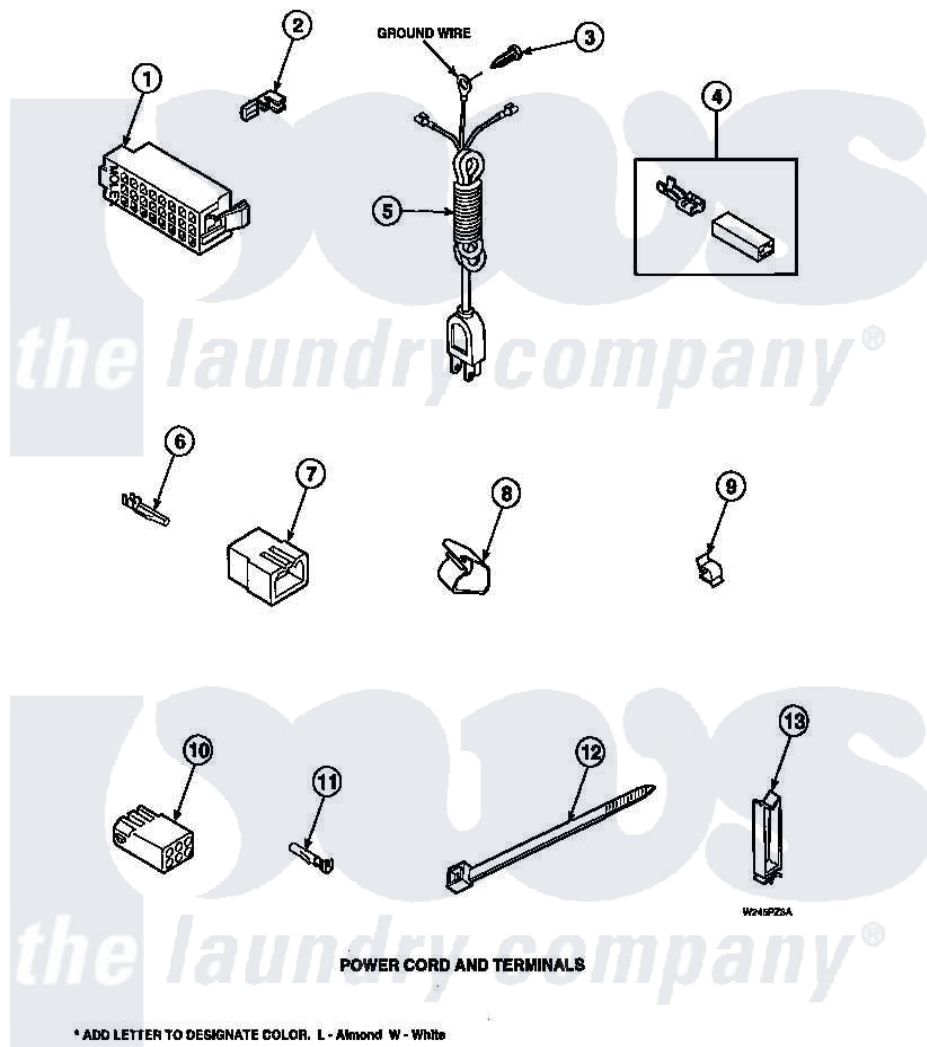

Amana LW8303W2 (BOM: PLW8303W2 A) 14 - POWER CORD AND TERMINALS

Amana Residential Amana LW8303W2 (BOM: PLW8303W2 A) Washer Parts Parts Diagram 14 - POWER CORD AND TERMINALS

Click on the part number to view part

Item	Original Part Number	Replaced By	Status	Part Description
1	34123			Housing, LH -24 Position
"	32746			Housing, RH-24 Positi
2	Y00188			Molex Terminal
3	52909			Screw, 10B-16 X 1/2 HeX
4	00234	00359		Terminal Ultra Pod 250 X032F
5	Y34458		Not Available	POWER CORD ALL
6	Y00116			Terminal, Pin-Male
7	26302		Not Available	PLUG, 1 CIRCUIT
"	23041			Plug, 6 Circuit
"	23033			Plug, 9 Circuit
8	35521		Not Available	CLIP, HARNESS HOLDER
9	21036			Clip, Cable
10	26708			Receptacle, 6 Circuit
"	26301			Receptacle, Molex
"	26163			Receptacle, 9 Circuit

11	Y00117	5011-XX	093 Female Socket
12	36466	M0321209	Tie-Electrical
13	36274	Not Available	CLIP, HARNESS