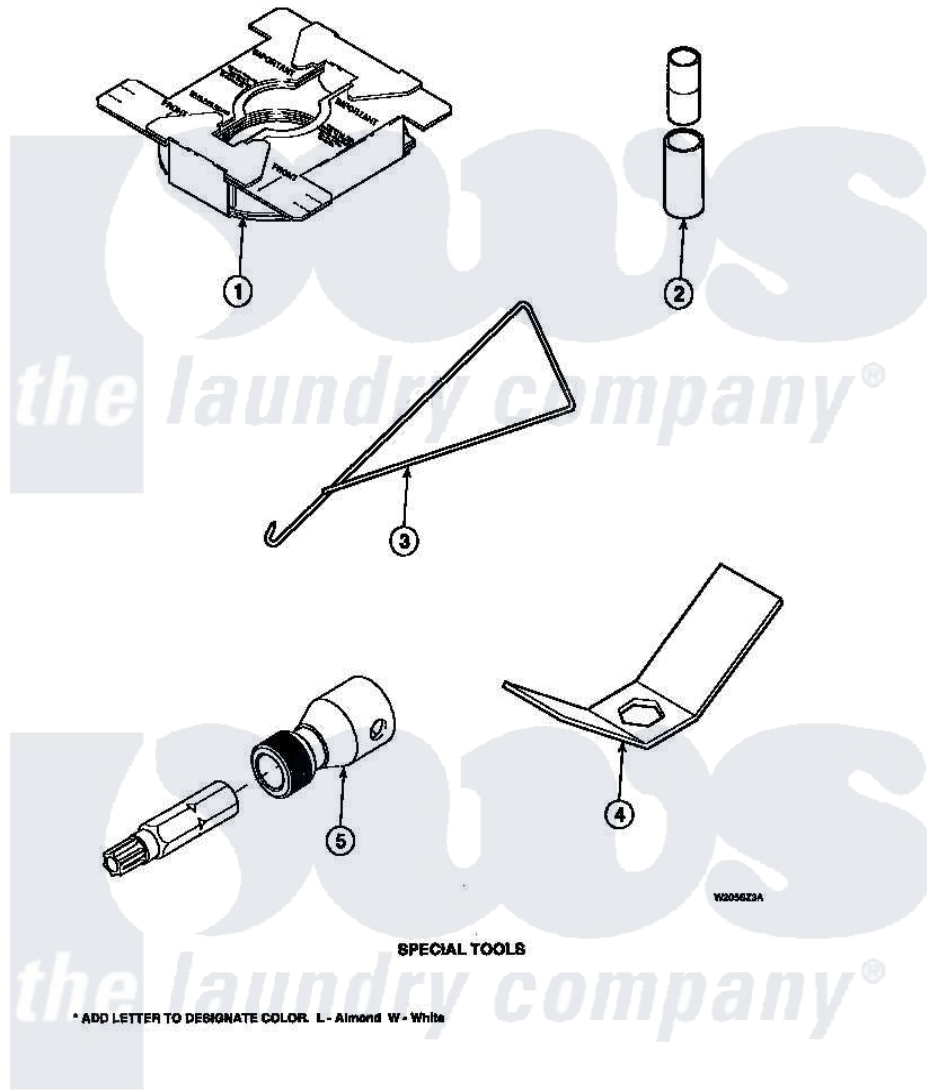

Amana LW8303W2 (BOM: PLW8303W2 A) 15 - SPECIAL TOOLS

Amana Residential Amana LW8303W2 (BOM: PLW8303W2 A) Washer Parts Parts Diagram 15 - SPECIAL TOOLS
 Click on the part number to view part

Item	Original Part Number	Replaced By	Status	Part Description
1	36926		Not Available	BRACE, SHIPPING
2	242P4			Installer, Spring
3	289P4	321P4		Hook, Spring
4	237P4	306P4		Hex Wrench
5	282P4			T25 Tamper Resistant Bit
"	24161			Torx Bit Holder
NI	555P3	725P3		Kit