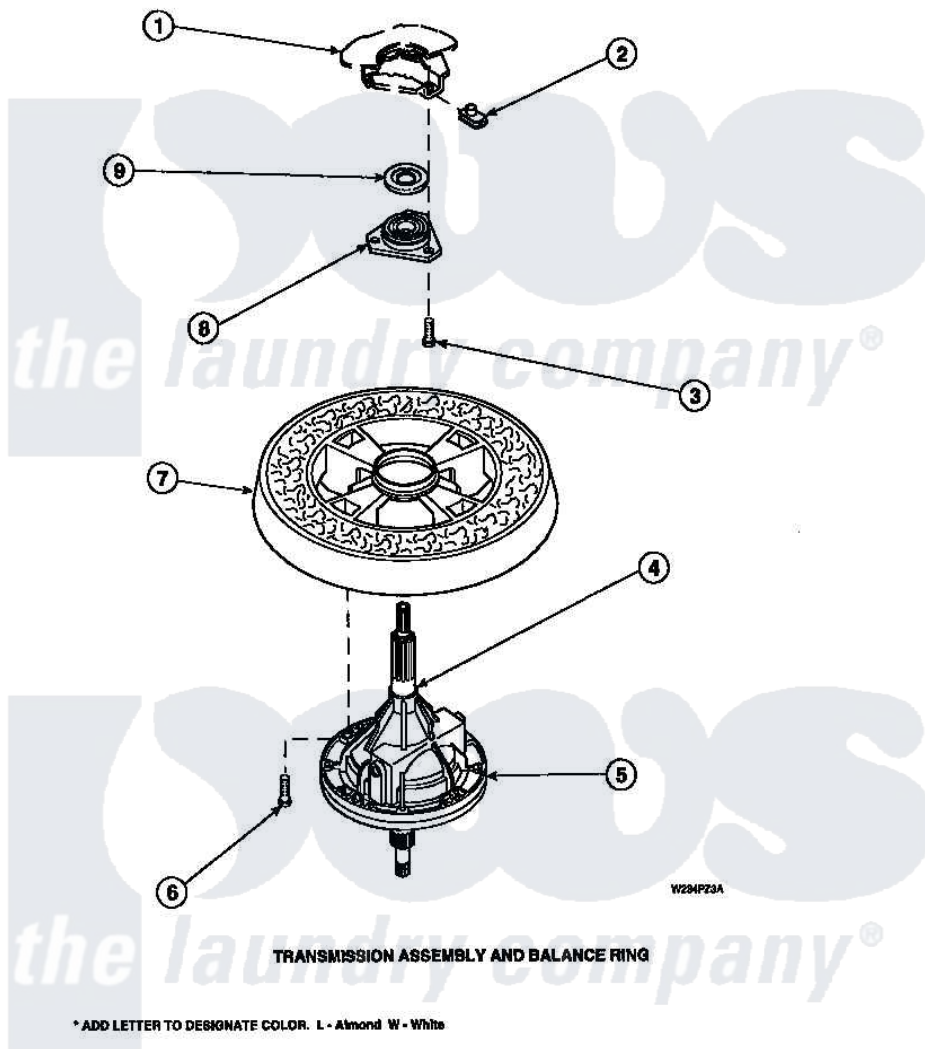

# Amana LW8303W2 (BOM: PLW8303W2 A) 17 - TRANSMISSION ASSY AND BALANCE RING

Amana Residential Amana LW8303W2 (BOM: PLW8303W2 A) Washer Parts Parts Diagram 17 - TRANSMISSION ASSY AND BALANCE RING  
 Click on the part number to view part

Item	Original Part Number	Replaced By	Status	Part Description
1	<a href="#">34438P</a>			Assembly, Outer Tub
2	<a href="#">27222</a>			Nut, Retainer 5/16-18
3	36991	<a href="#">3400500</a>		Bolt, 3405245 5/16-18 X 3/4
4	<a href="#">27604P</a>			Never-Seeze 1 Oz Tube
5	<a href="#">34526P</a>			Assembly, Transmission
6	37047		Not Available	SCREW, CAP
7	34731		Not Available	ASSY,BALANCE RING-COMPL
8	27182	<a href="#">40004201P</a>		Main Bearing Assembly
9	<a href="#">27187</a>			Flinger