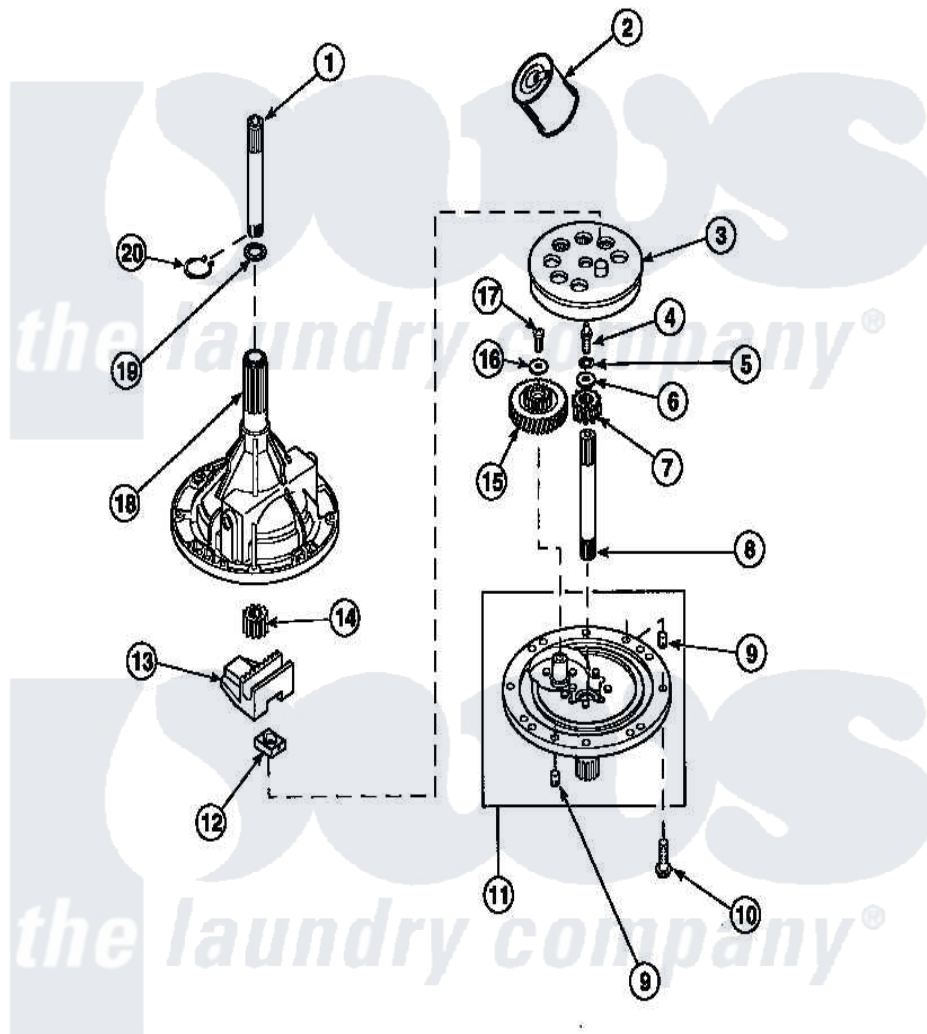

Amana LW8303W2 (BOM: PLW8303W2 B) 01 - 34526P TRANSMISSION ASSY

Amana Residential Amana LW8303W2 (BOM: PLW8303W2 B) Washer Parts Parts Diagram 01 - 34526P TRANSMISSION ASSY

Click on the part number to view part

Item	Original Part Number	Replaced By	Status	Part Description
1	Y36570			Shaft, Output
2	27243P			Oil, CW Transmission F-
3	26577			Assembly, Gear And Stud
4	27030		Not Available	SCREW, 1/4-20 SPECIAL
5	21456			Lockwasher, 1/4 Intshkp
6	26509	40041501		Washer
7	36562			Pinion, Drive
8	34853			Shaft, Input
9	27172			Pin, Dowel
10	32814		Not Available	SCREW, 1/4-20X7/8 SERRA
11	38290			Assembly, Cover
12	26493			Slide
13	Y31526			Rack
14	27003			Pinion, Agitator
15	29161			Gear, Reduction

16	29260	Not Available	WASHER
17	29273		Screw, 1/4-20 X 3/8
18	33223	Not Available	ASSY, TRANSMISSION CASE
19	35092		Washer, 3628id X 1.00 X .056
20	27197		Ring, Retaining
NI	37577P	Not Available	SEALANT