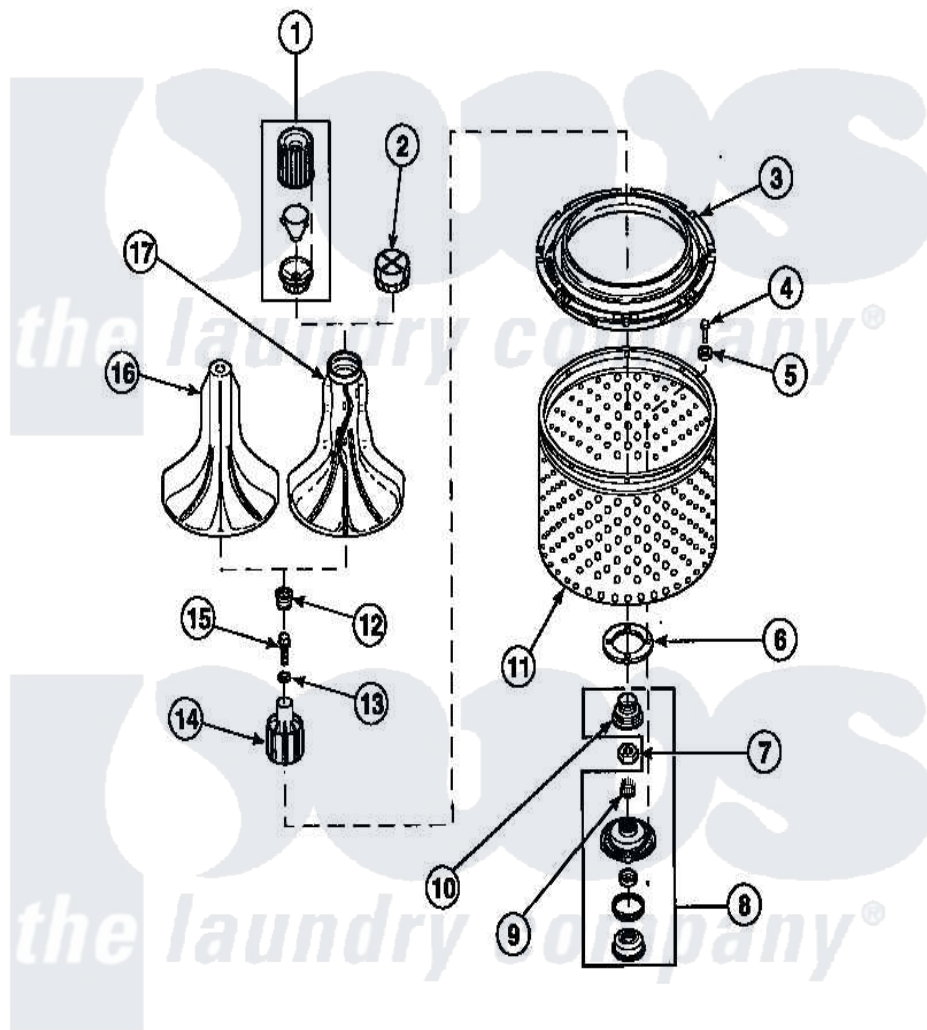

**Amana LW8303W2 (BOM: PLW8303W2 B) 02 - AGITATOR/DRIVE BELL/SEAL KIT/TUB & HUB**

Amana Residential Amana LW8303W2 (BOM: PLW8303W2 B) Washer Parts Parts Diagram 02 - AGITATOR/DRIVE BELL/SEAL KIT/TUB & HUB  
 Click on the part number to view part

Item	Original Part Number	Replaced By	Status	Part Description
1	36542	<a href="#">40002101W</a>		Assembly, Fabric Softner
2	<a href="#">36515</a>			Cap, Agitator
3	<a href="#">35035</a>			Guard, Clothes
4	27202	<a href="#">W10116787</a>		Screw
5	<a href="#">28094</a>			Gasket
7	Y29220	<a href="#">40016301</a>		Nut, Lock
9	29728	<a href="#">40008301</a>		Insert, Spline
10	36425	<a href="#">40016101</a>		Seal, Bell Drive
12	36511	<a href="#">40008401</a>		Plug, Bell
13	<a href="#">36472</a>			O-Ring
15	34288	<a href="#">40065102</a>		Screw, Shoulder 1/4
16	<a href="#">33513</a>			Agitator, Short-Coin