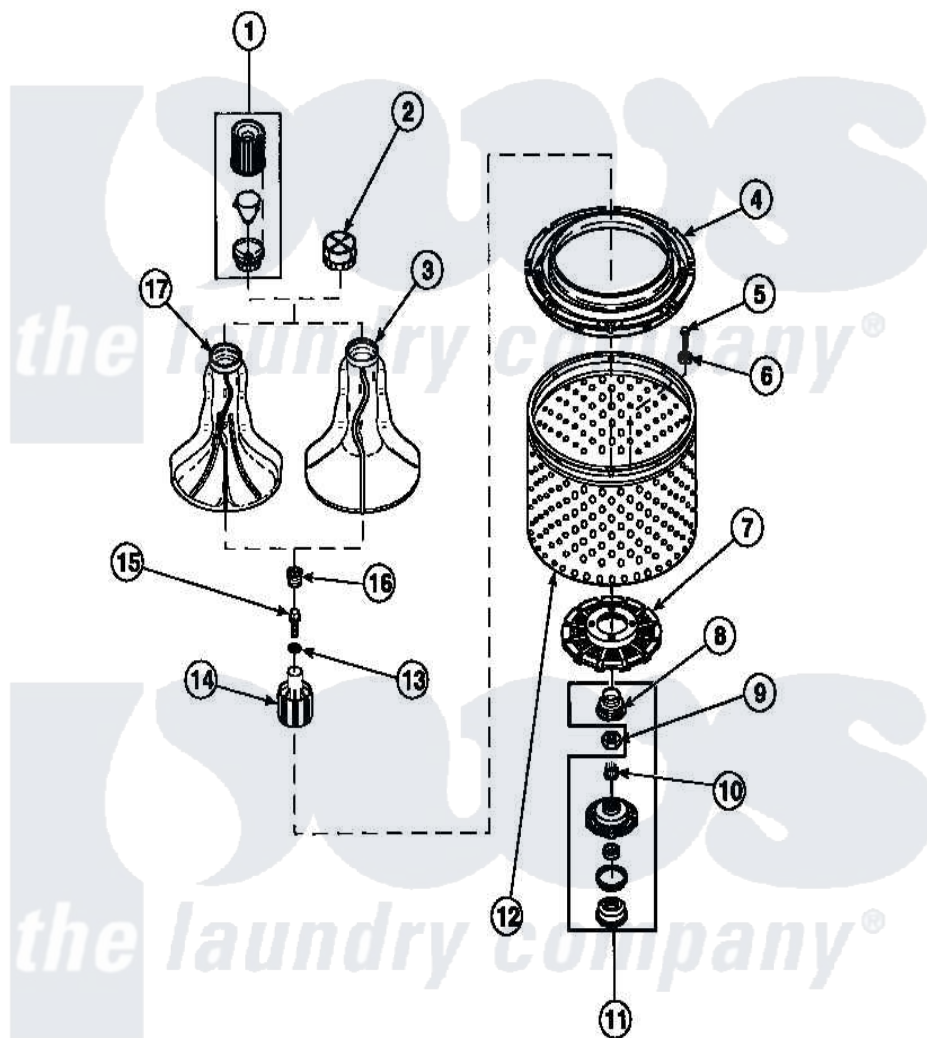

Amana LW8303W2 (BOM: PLW8303W2 B) 03 - AGITATOR/DRIVE BELL/SEAL KIT/TUB & HUB

Amana Residential Amana LW8303W2 (BOM: PLW8303W2 B) Washer Parts Parts Diagram 03 - AGITATOR/DRIVE BELL/SEAL KIT/TUB & HUB
 Click on the part number to view part

Item	Original Part Number	Replaced By	Status	Part Description
1	36542	40002101W		Assembly, Fabric Softner
2	36515			Cap, Agitator
3	36507	40000501W		Agitator, Flex Vane
4	35035			Guard, Clothes
5	27202	W10116787		Screw
6	28094			Gasket
7	32998	39371		Filter Lin
8	36425	40016101		Seal, Bell Drive
9	Y29220	40016301		Nut, Lock
10	29728	40008301		Insert, Spline
11	495P3	R9900552		Hub And Seal
12	33501P	R9900144		Kit- Wash
13	36472			O-Ring
14	36443P	R9900189		Kit, Drive Bell And Seal
15	34288	40065102		Screw, Shoulder 1/4