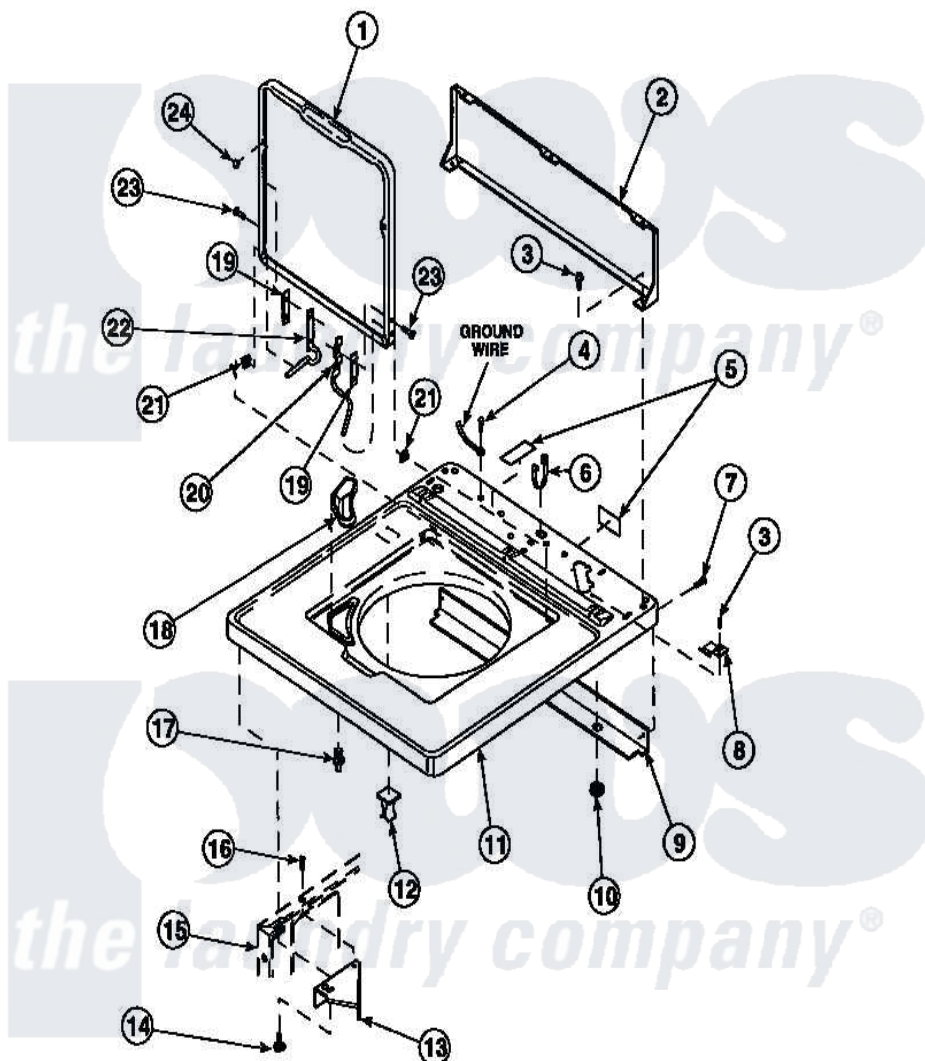

# Amana LW8303W2 (BOM: PLW8303W2 B) 05 - CAB TOP/LOADING DR & CTRL HOOD REAR PAN

Amana Residential Amana LW8303W2 (BOM: PLW8303W2 B) Washer Parts Parts Diagram 05 - CAB TOP/LOADING DR & CTRL HOOD REAR PAN  
 Click on the part number to view part

Item	Original Part Number	Replaced By	Status	Part Description
2	34903		Not Available	PANEL, BACK HOOD (USE 37782)
3	23962	<a href="#">W10116760</a>		Screw
4	<a href="#">52909</a>			Screw, 10B-16 X 1/2 HeX
6	21903	<a href="#">211881</a>		Grommet, Cord Part Not Used-Gas Models Only
7	27196	<a href="#">27001200</a>		Screw
8	35887	<a href="#">40063901</a>		Clip, Hold Down
11	34902P		Not Available	TOP
12	36519		Not Available	CLIP
13	<a href="#">36034</a>			Bracket, Director-Module
14	Y31644	<a href="#">27001200</a>		Screw
15	34475P		Not Available	CABINET
16	36035		Not Available	SCREW,8-18X3/8 PHIL FLT HD
17	<a href="#">56534</a>			Barrel, Support