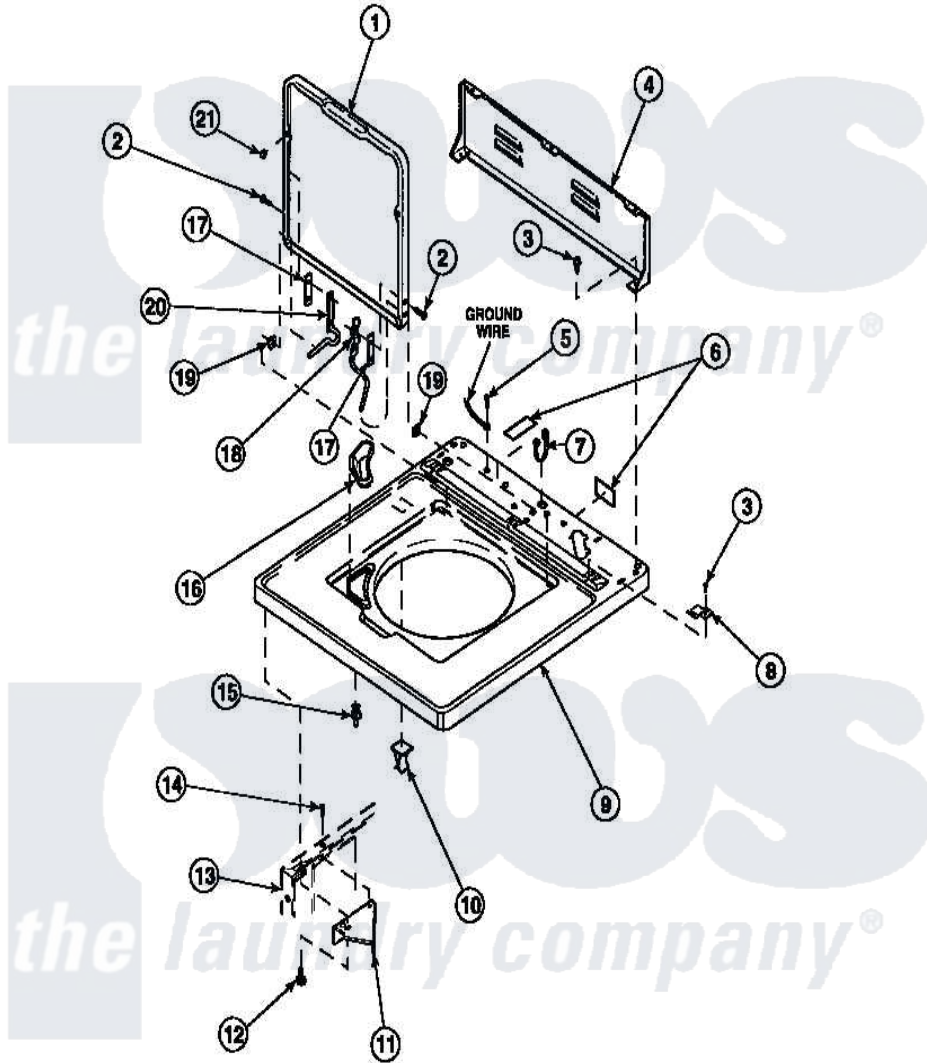

**Amana LW8303W2 (BOM: PLW8303W2 B) 06 - CAB TOP/LOADING DR & CTRL HOOD REAR PAN**

Amana Residential Amana LW8303W2 (BOM: PLW8303W2 B) Washer Parts Parts Diagram 06 - CAB TOP/LOADING DR & CTRL HOOD REAR PAN  
 Click on the part number to view part

Item	Original Part Number	Replaced By	Status	Part Description
1	33541P		Not Available	LID
2	34337	<a href="#">W10119828</a>		Screw, Lid Hinge Mounting
3	23962	<a href="#">W10116760</a>		Screw
4	34903		Not Available	PANEL, BACK HOOD (USE 37782)
5	<a href="#">52909</a>			Screw, 10B-16 X 1/2 HeX
6	24903		Not Available	STICKER,DISCONNECT POW
7	21903	<a href="#">211881</a>		Grommet, Cord Part Not Used- Gas Models Only
8	35887	<a href="#">40063901</a>		Clip, Hold Down
9	34902P		Not Available	TOP
10	36519		Not Available	CLIP
11	<a href="#">36034</a>			Bracket, Director-Module
12	Y31644	<a href="#">27001200</a>		Screw
13	34475P		Not Available	CABINET

14	36035	Not Available	SCREW,8-18X3/8 PHIL FLT HD
15	<a href="#">56534</a>		Barrel, Support
16	34776	Not Available	DISPENSER,BLEACH
17	<a href="#">34338</a>		Gasket, Hinge
18	<a href="#">36437</a>		Hinge, Lid R
19	33446	<a href="#">4008201</a>	Bushing, Hinge
20	<a href="#">36513</a>		Hinge, Left
21	21685	<a href="#">40038001</a>	Bumper