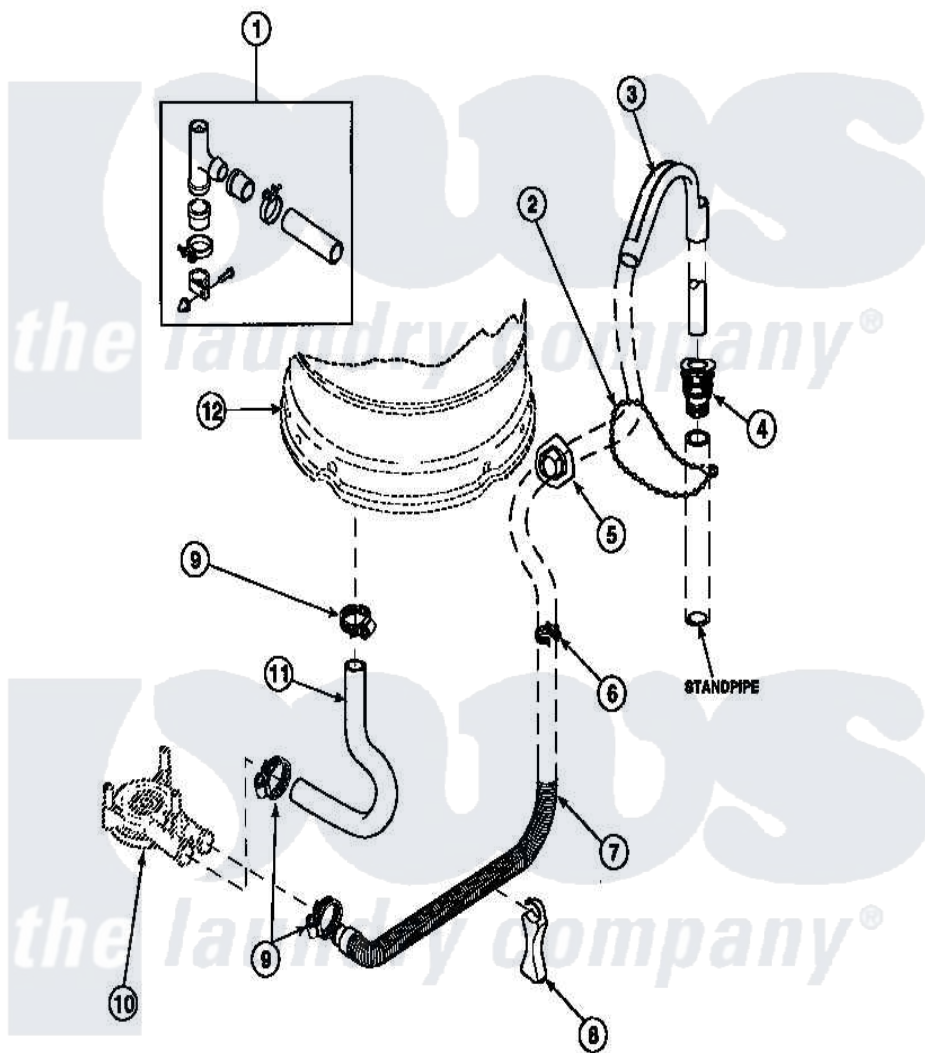

Amana LW8303W2 (BOM: PLW8303W2 B) 07 - DRAIN HOSE AND SIPHON BREAK

Amana Residential Amana LW8303W2 (BOM: PLW8303W2 B) Washer Parts Parts Diagram 07 - DRAIN HOSE AND SIPHON BREAK

[Click on the part number to view part](#)

Item	Original Part Number	Replaced By	Status	Part Description
1	562P3	76660		Break-Sphn
2	33489	8539404		Tie-Wire
3	33615	22003814		Retainer, Drain Hose
4	36878	40008101		Adapter, Standpipe
5	32219			Relief, Strain
6	36014			Clip, Retainer-Hose
7	37245	40053901		Hose, Drain
8	36522			Hose Support
"	35487			Support, Hose
9	36802	285655		Clamp, Hose
10	36863P	27001233		Pump
11	35753			Hose, Tub To Pump-Ddp
12	34438P			Assembly, Outer Tub