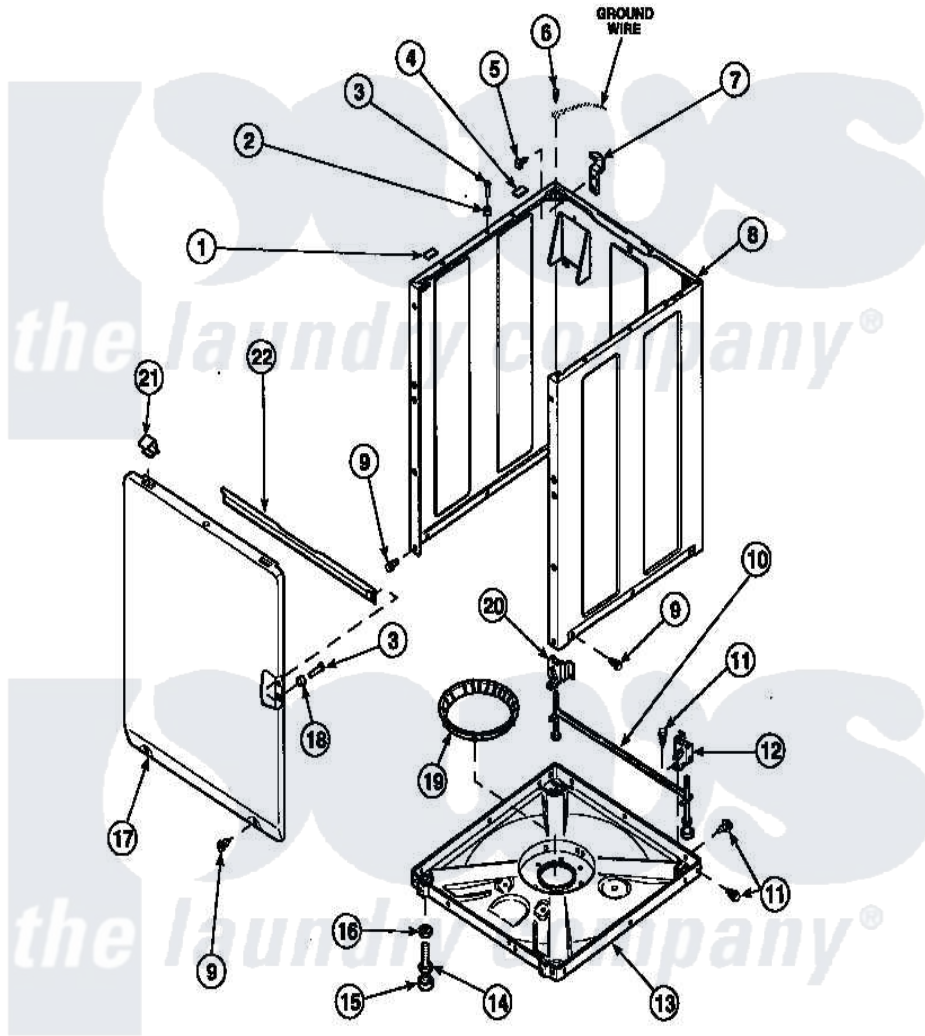

Amana LW8303W2 (BOM: PLW8303W2 B) 08 - FRONT PANEL, BASE ASSY AND CABINET ASSY

Amana Residential Amana LW8303W2 (BOM: PLW8303W2 B) Washer Parts Parts Diagram 08 - FRONT PANEL, BASE ASSY AND CABINET ASSY
 Click on the part number to view part

Item	Original Part Number	Replaced By	Status	Part Description
1	Y56128			Pad, Bumper
2	56079	505187		Locator, Panel
3	32671	Y014874		Screw, Idler Arm And Sleeve
4	36226			Pad, Bumper .25
5	34499		Not Available	SCREW, No.10B X 1/4 TAP IN HX
6	23962	W10116760		Screw
7	Y27103			Hinge, Hold-Down Lug
8	34475P		Not Available	CABINET
9	27196	27001200		Screw
10	34443			Assembly, Leg And Stabilier
11	35148		Not Available	SCREW, 1/4-14 X 3/8 HX HD
12	36036		Not Available	BRACKET, SLL-RIGHT
13	36599P			Assembly Nut/ Leg Base
"	34434P			Assembly Nut/Leg Base

14	Y34319	22003428	Leg, Adjustable
15	34318	40016001	Foot, Rubber
16	Y21899	40038101	Nut, Leg
17	34656P	Not Available	NOT GOOD No. SEE NOTE PNL, FRONT
18	28102		Locator, Panel
19	36108	Not Available	SNUBBER PAD & ISOLATOR
20	36037		Bracket, SII-Left
21	35865		Clip, Hold-Down Front Panel
22	Y35097	Not Available	BRACE, FRT PNL