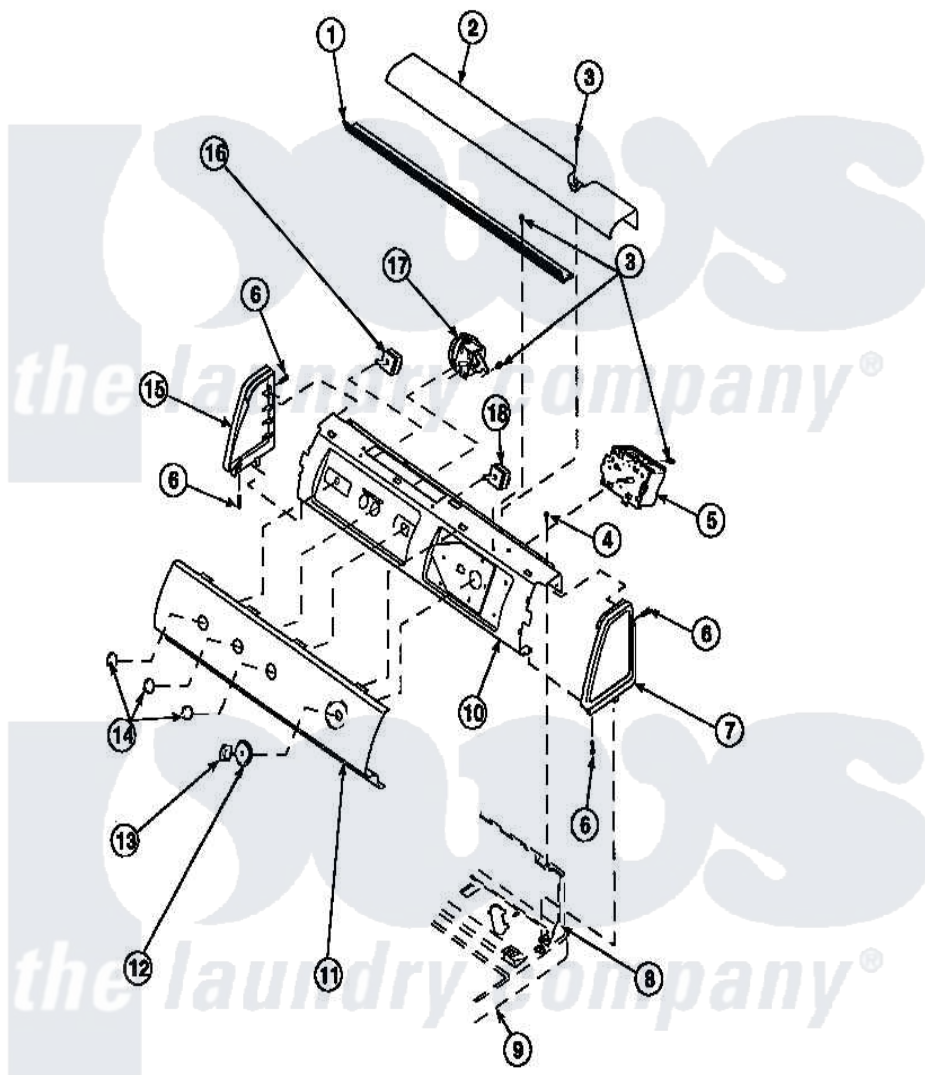

# Amana LW8303W2 (BOM: PLW8303W2 B) 09 - GRAPHIC PANEL

Amana [Residential Amana LW8303W2 \(BOM: PLW8303W2 B\) Washer Parts](#) Parts Diagram 09 - GRAPHIC PANEL  
 Click on the part number to view part

Item	Original Part Number	Replaced By	Status	Part Description
1	Y34826		Not Available	DIFFUSER,LAMP-CLEAR
2	34824W		Not Available	COVER, TOP (COMPUTOR)
3	23962	<a href="#">W10116760</a>		Screw
4	34904	<a href="#">489355</a>		Screw, 8 X 1/2
5	<a href="#">36607</a>			Timer, 4 Cycle
6	501086	<a href="#">90767</a>		Screw, 8A X 3/8 HeX Washer Head Tapping
7	34817W		Not Available	PANEL,END-RH
8	34903		Not Available	PANEL, BACK HOOD (USE 37782)
9	34902WP		Not Available	ASSY,TOP-AMANA
10	34821		Not Available	CONTROL MOUNTING PLATE
11	36612W		Not Available	PANEL, GRAPHICS
12	<a href="#">36700W</a>			Knob Skirt
13	<a href="#">35333W</a>			Knob, Timer
14	<a href="#">36701W</a>			Knob

15	34818W	Not Available	PANEL,END-LH
16	36335	<a href="#">40046601</a>	Switch, Temperature Select
17	36045	<a href="#">40055101</a>	Switch, Pressure
18	35118	<a href="#">40039501</a>	Switch, Speed