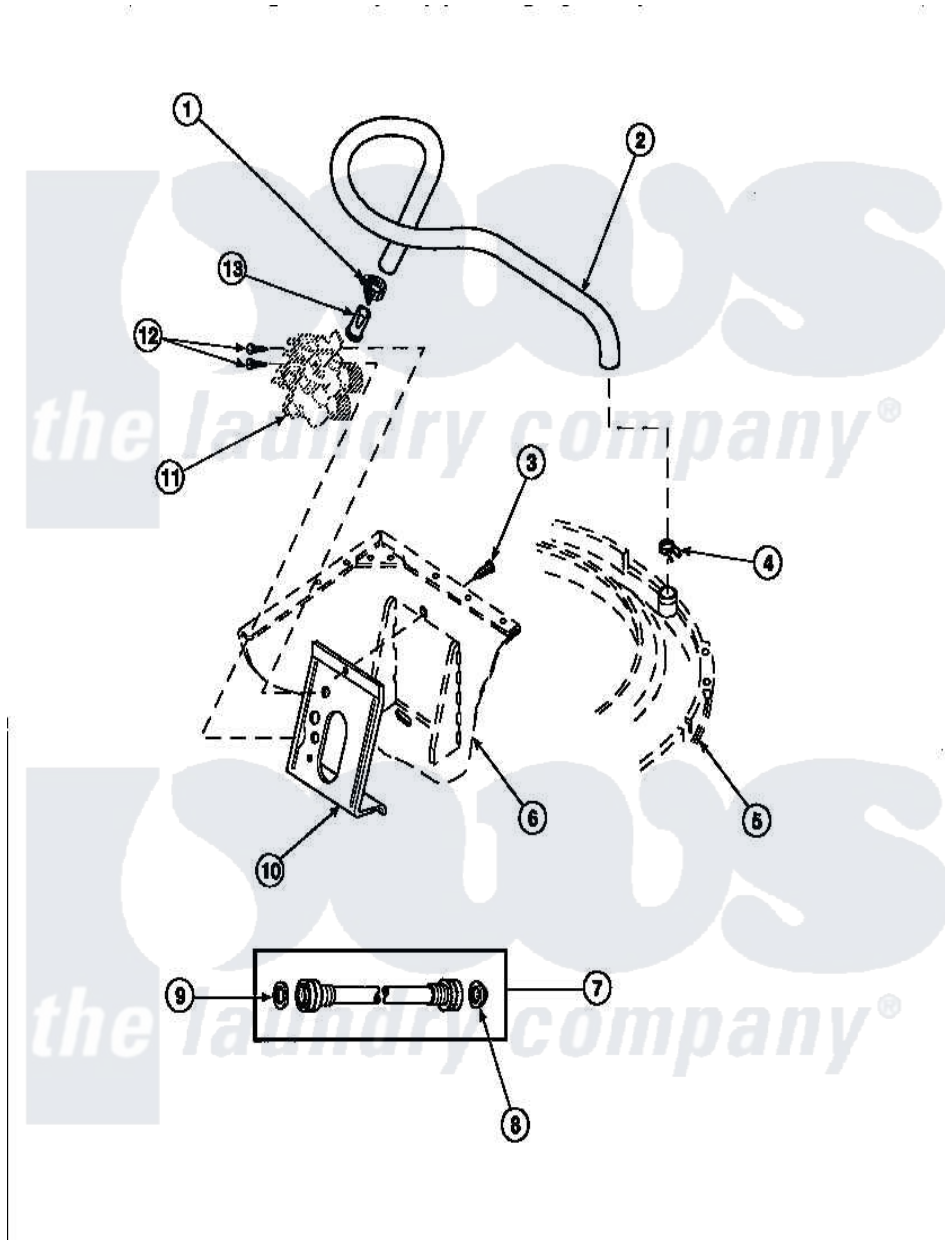

Amana LW8303W2 (BOM: PLW8303W2 B) 10 - INLET/FILL HOSE & MIXING VLV MTG BRKT

Amana Residential Amana LW8303W2 (BOM: PLW8303W2 B) Washer Parts Diagram 10 - INLET/FILL HOSE & MIXING VLV MTG BRKT
 Click on the part number to view part

Item	Original Part Number	Replaced By	Status	Part Description
1	36801	596669		Clamp, Manifold
2	35874	38155		Hose, Mix Valve To TU
3	33562	27001200		Screw
4	29210			Hose Clamp
5	36025P			Assembly, Tub Cover and Gasket
6	34475P		Not Available	CABINET
7	20618	21001467		Hose- 10'
"	20617		Not Available	HOSE, INLET (8 FT)
"	28330P	202860		Inlet Hose Assembly
8	28605	22002960		Strainer, Washer Inlet
9	20290	Y013783		Washer, Inlet Hose
10	34972	39407		Bracket, Valve
11	34963	34963P		Valve Mixing Package
12	501086	00767		Screw, 8A X 3/8 HeX Washer