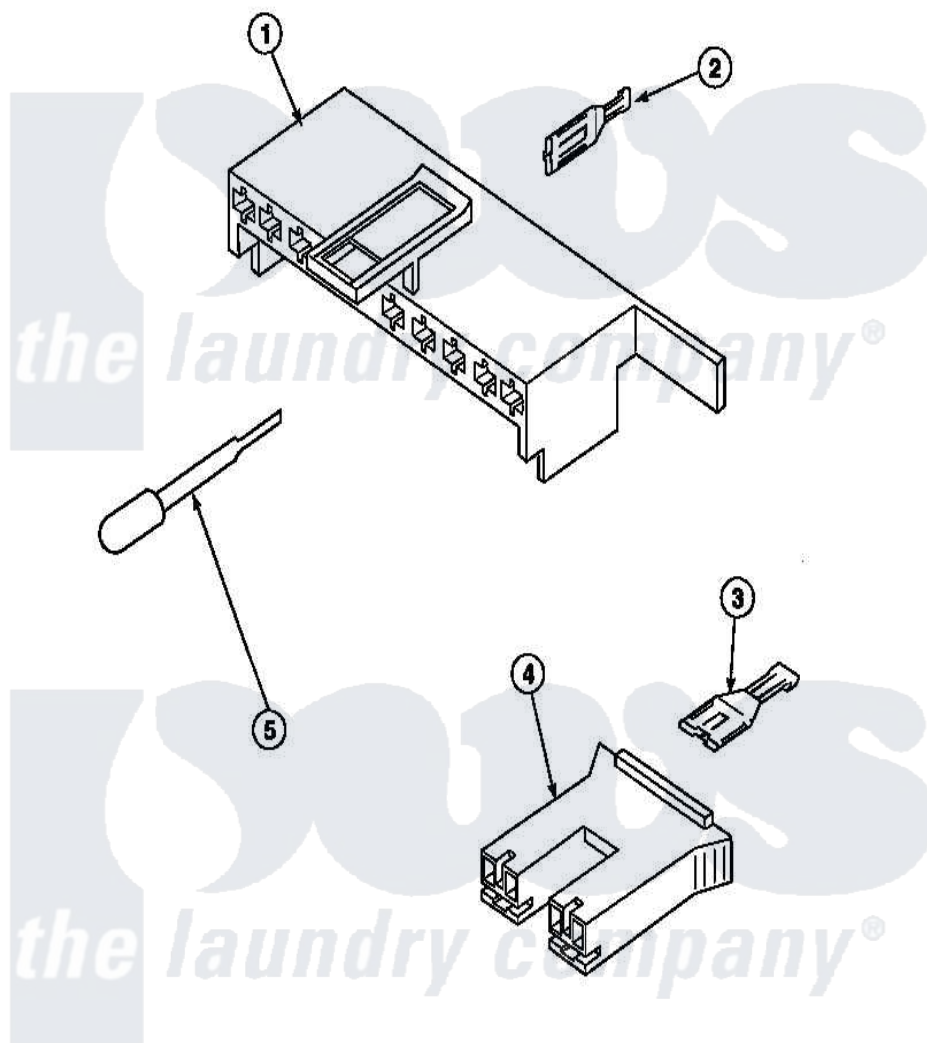

**Amana LW8303W2 (BOM: PLW8303W2 B) 12 - MIXING VALVE & MOTOR
CONN BLOCKS, TERM**

Amana Residential Amana LW8303W2 (BOM: PLW8303W2 B) Washer Parts Parts Diagram 12 - MIXING VALVE & MOTOR CONN BLOCKS, TERM
Click on the part number to view part

Item	Original Part Number	Replaced By	Status	Part Description
1	34677			10 Circuit Plug
2	Y00188			Molex Terminal
3	Y00121		Not Available	SPADE TERMINAL(12 GAUGE) (1/4 INCH-(2) 18 GAUGE WIRES O
4	34676			Plug
"	34675		Not Available	PLUG
5	283P4			Terminal Extractor Tool