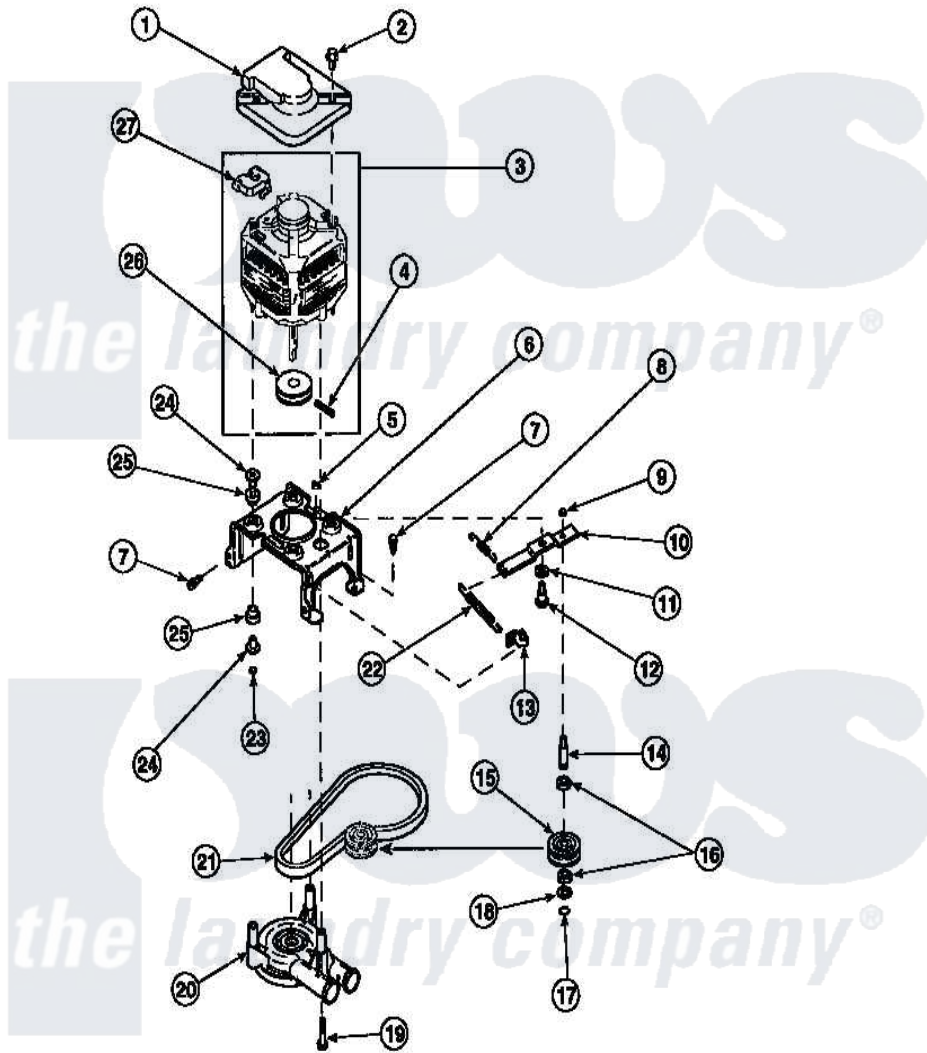

Amana LW8303W2 (BOM: PLW8303W2 B) 13 - MOTOR, MTG BRKT, BELT, PUMP & IDLER ASSY

Amana Residential Amana LW8303W2 (BOM: PLW8303W2 B) Washer Parts Parts Diagram 13 - MOTOR, MTG BRKT, BELT, PUMP & IDLER ASSY
 Click on the part number to view part

Item	Original Part Number	Replaced By	Status	Part Description
1	34754	40112301		Shield, Motor
2	36639	4312464		Screw
3	34571P	27001215		Motor W/Pulley
4	23750			Pin, Roll
5	52566	27001225		Nut, Jam Mid Lock 1/4-20
6	34890		Not Available	BRACKET,MOTOR MOUNT
"	37415P			Kit, Motor Brkt
"	37415	37415P		Kit, Motor Brkt
7	Y31645	27001200		Screw
8	30620		Not Available	SPRING,IDLER LEVER HEL
9	28803	2221070		Clamp, Nylon
10	31054	40041002		Lever, Idler
"	37443	40041002		Lever, Idler
11	81392	40054701		Washer
12	27229	40038901		Screw, 1/4-20

13	28849		Clip, Spring
14	28802		Shaft, Idler
15	28800	Not Available	WHEEL, IDLER
16	Y29443		Washer, Felt
17	23748		Ring, Retaining
18	52549		Washer, 501 ID X3/4 Odx
19	Y34565	40063701	Screw, 10-16 x 1.75
20	36863P	27001233	Pump
21	28808		Belt, Agitate And Spin
22	37366		Spring, Idler
"	37606		Spring, Idler Lever
23	35423	3400029	Nut, Adapter Plate
24	34791		Post, Mount-Motor
25	34788		Mount, Motor
26	27171	Not Available	PULLEY, MOTOR
27	35632	Not Available	SWITCH, MOTOR