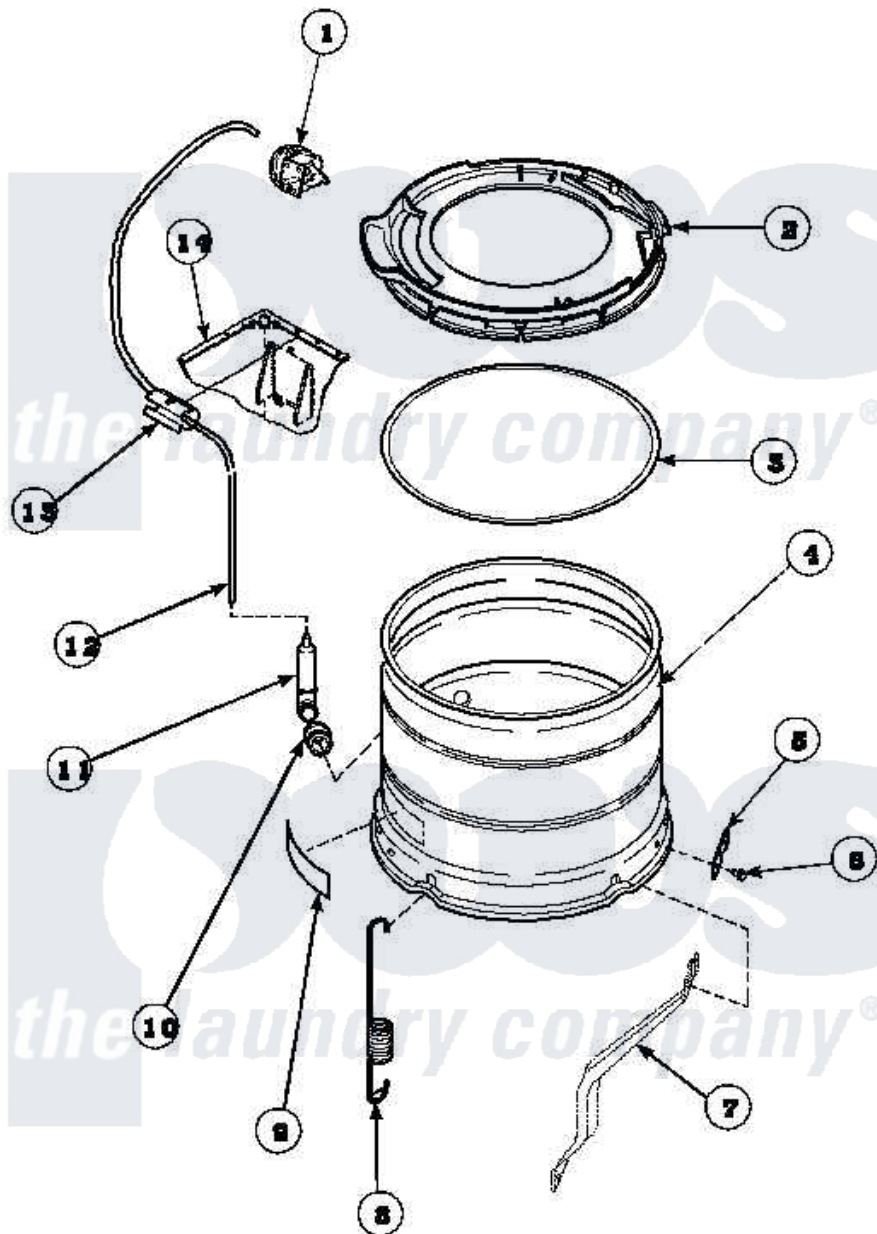

Amana LW8303W2 (BOM: PLW8303W2 B) 14 - OUTER TUB, COVER AND PRESSURE HOSE

Amana Residential Amana LW8303W2 (BOM: PLW8303W2 B) Washer Parts Parts Diagram 14 - OUTER TUB, COVER AND PRESSURE HOSE

[Click on the part number to view part](#)

Item	Original Part Number	Replaced By	Status	Part Description
1	36045	40055101		Switch, Pressure
2	36025P			Assembly, Tub Cover and Gasket
3	32857			Gasket, Tub Cover Small
4	34438P			Assembly, Outer Tub
5	27926			Plate, Leg .063
6	35369	40128701		Screw, 5/16-18 X .50
7	34471		Not Available	LEG,SUPPORT
8	35948			Spring, Leg-Large Tub
9	500049		Not Available	STICKER
10	29175	40037801		Grommet
11	30907	40008501		Assembly, Pressure Bulb
12	29213	39125		Tubing 31
13	36985		Not Available	CLIP, HOSE
14	34475P		Not Available	CABINET