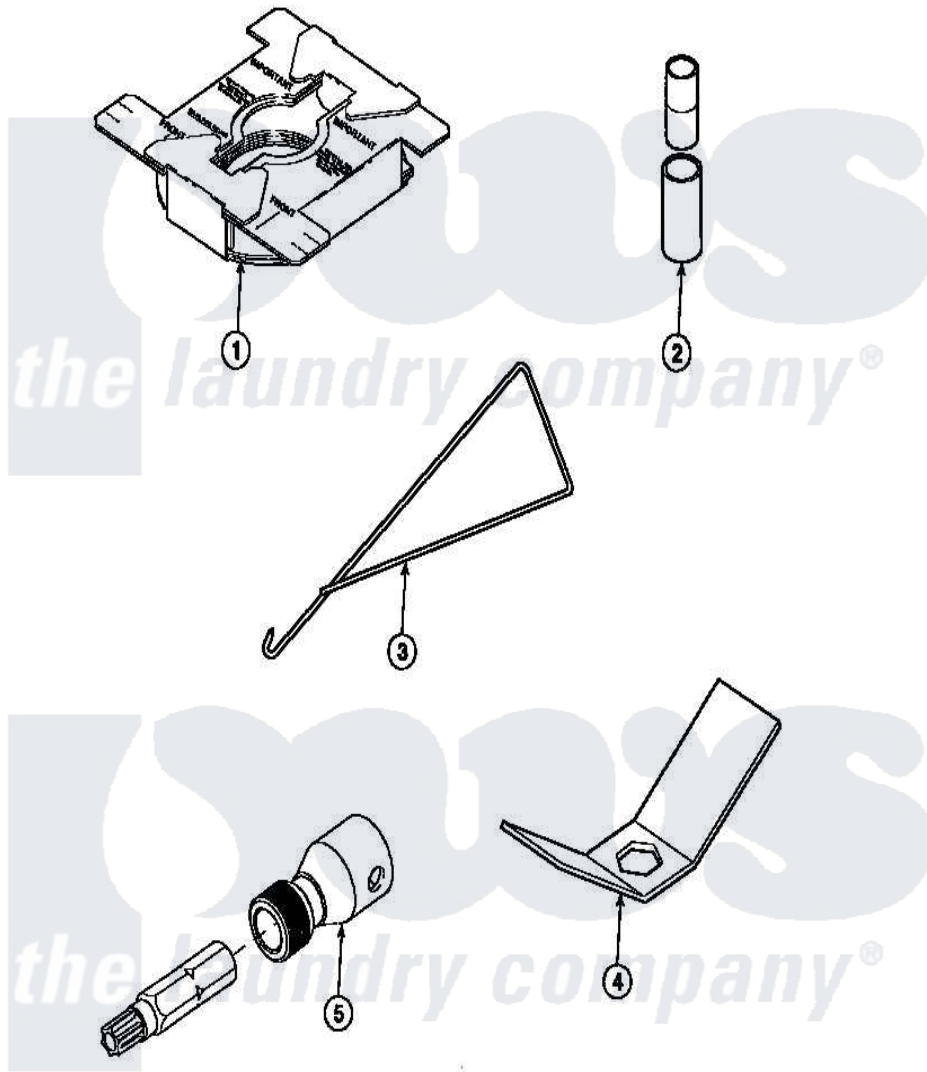

Amana LW8303W2 (BOM: PLW8303W2 B) 17 - SPECIAL TOOLS

Amana Residential Amana LW8303W2 (BOM: PLW8303W2 B) Washer Parts Parts Diagram 17 - SPECIAL TOOLS
 Click on the part number to view part

Item	Original Part Number	Replaced By	Status	Part Description
1	36926		Not Available	BRACE, SHIPPING
2	242P4			Installer, Spring
3	289P4	321P4		Hook, Spring
4	237P4	306P4		Hex Wrench
5	282P4			T25 Tamper Resistant Bit
"	24161			Torx Bit Holder
NI	555P3	725P3		Kit