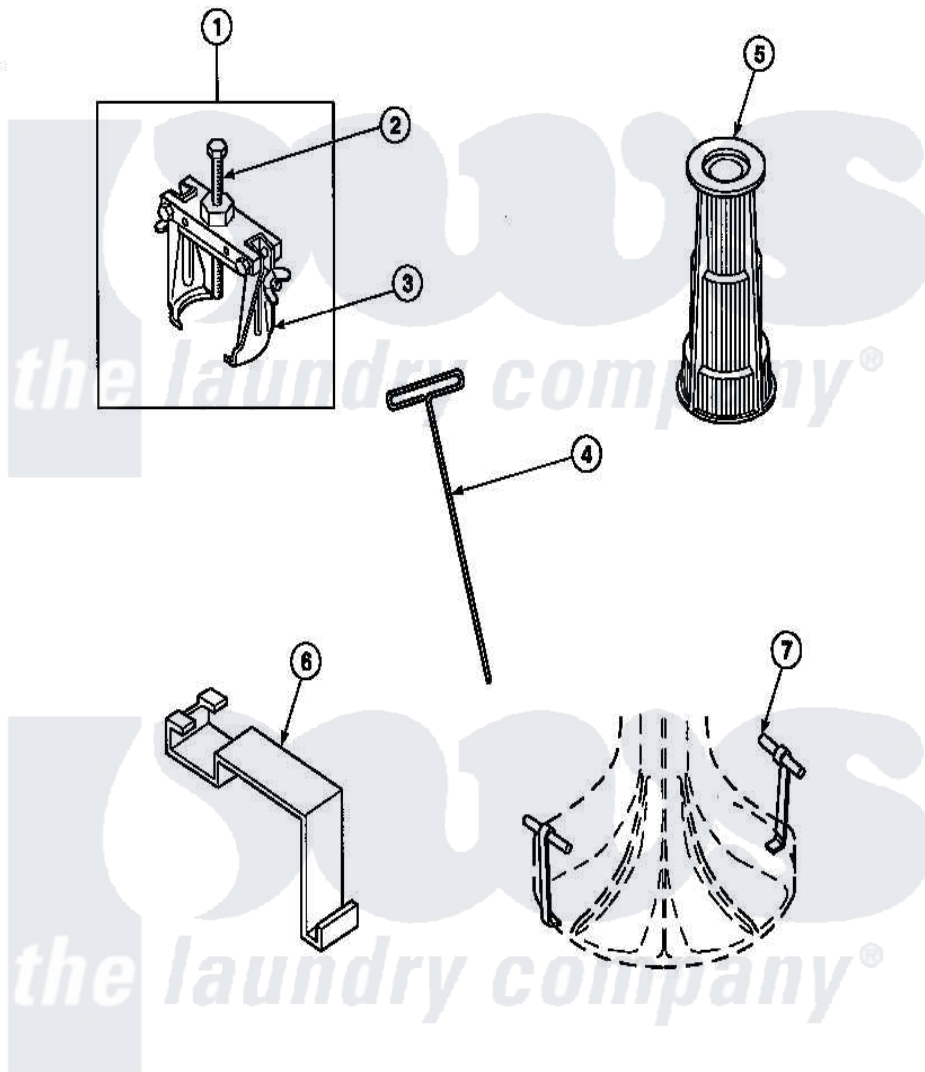

# Amana LW8303W2 (BOM: PLW8303W2 B) 18 - SPECIAL TOOLS

Amana Residential Amana LW8303W2 (BOM: PLW8303W2 B) Washer Parts Parts Diagram 18 - SPECIAL TOOLS

[Click on the part number to view part](#)

Item	Original Part Number	Replaced By	Status	Part Description
1	<a href="#">294P4</a>			Bell Tool
2	<a href="#">294P4B</a>			Drive Bell Bolt
3	<a href="#">294P4A</a>			Jaw, Drive Bell Tool
4	291P4		Not Available	WRENCH, T - ALLEN
5	<a href="#">293P4</a>			Seal Tool
6	<a href="#">273P4</a>			Tub Cover Gasket Tool
7	<a href="#">254P4P</a>			Agitator Hooks
NI	555P3	<a href="#">725P3</a>		Kit