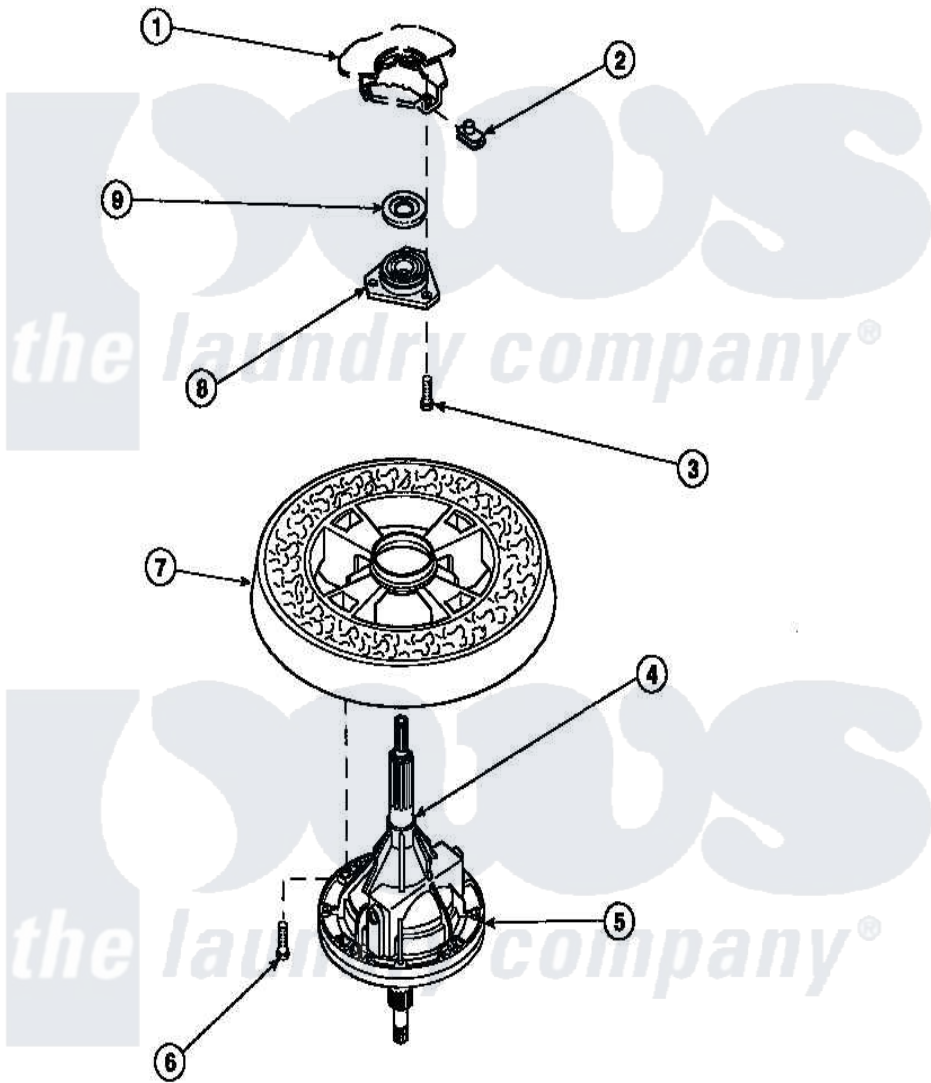

# Amana LW8303W2 (BOM: PLW8303W2 B) 20 - TRANSMISSION ASSY AND BALANCE RING

Amana Residential Amana LW8303W2 (BOM: PLW8303W2 B) Washer Parts Parts Diagram 20 - TRANSMISSION ASSY AND BALANCE RING  
 Click on the part number to view part

Item	Original Part Number	Replaced By	Status	Part Description
1	<a href="#">34438P</a>			Assembly, Outer Tub
2	<a href="#">27222</a>			Nut, Retainer 5/16-18
3	36991	<a href="#">3400500</a>		Bolt, 3405245 5/16-18 X 3/4
4	<a href="#">27604P</a>			Never-Seeze 1 Oz Tube
5	<a href="#">34526P</a>			Assembly, Transmission
6	37047		Not Available	SCREW, CAP
7	34731		Not Available	ASSY,BALANCE RING-COMPL
8	27182	<a href="#">40004201P</a>		Main Bearing Assembly
9	<a href="#">27187</a>			Flinger