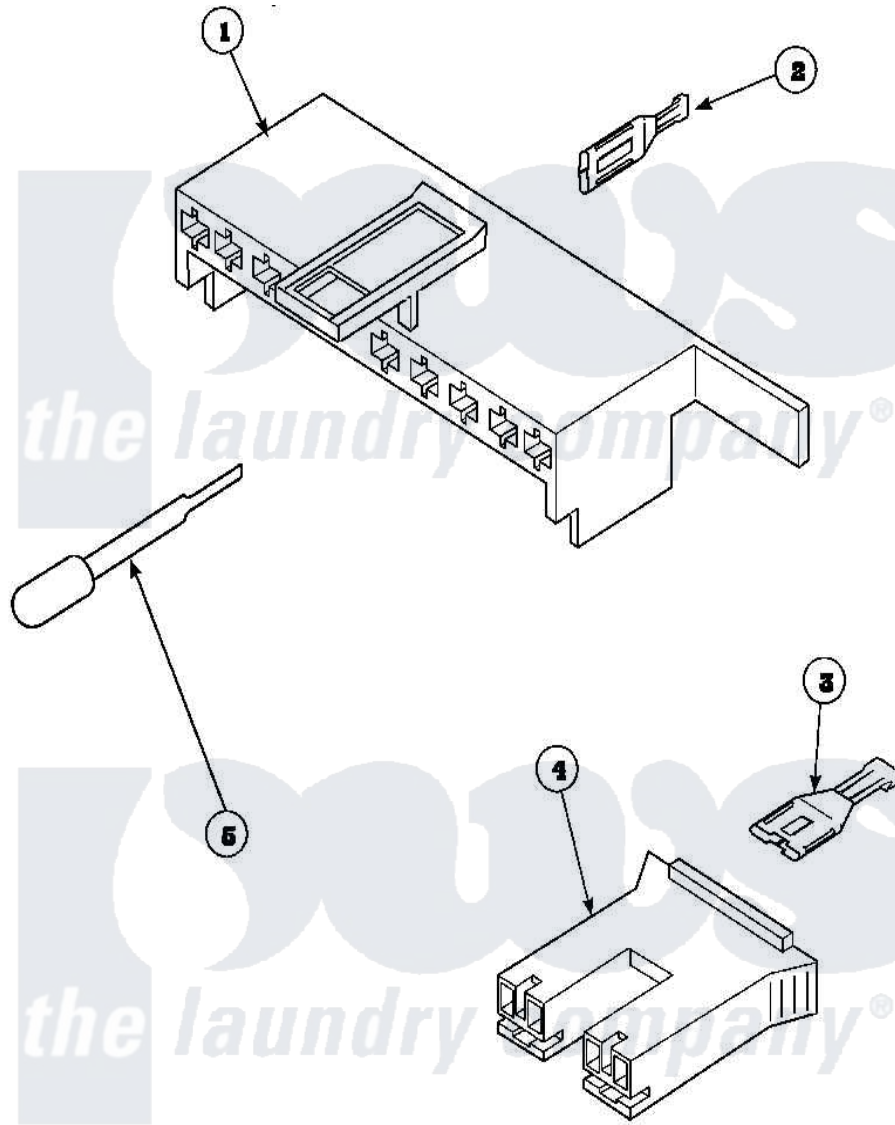

**Amana LW8303W2 (BOM: PLW8303W2A) 12 - MIXING VLV, CONN
BLOCKS, TERM, EXTRACTOR**

Amana Residential Amana LW8303W2 (BOM: PLW8303W2A) Washer Parts Parts Diagram 12 - MIXING VLV, CONN
BLOCKS, TERM, EXTRACTOR
Click on the part number to view part

Item	Original Part Number	Replaced By	Status	Part Description
1	34677			10 Circuit Plug
2	Y00188			Molex Terminal
3	Y00121		Not Available	SPADE TERMINAL(12 GAUGE) (1/4 INCH-(2) 18 GAUGE WIRES O
4	34676			Plug
"	34675		Not Available	PLUG
5	283P4			Terminal Extractor Tool
NI	35349			Assembly, Wiring Harness-Hood
"	36278			Harness, Wire