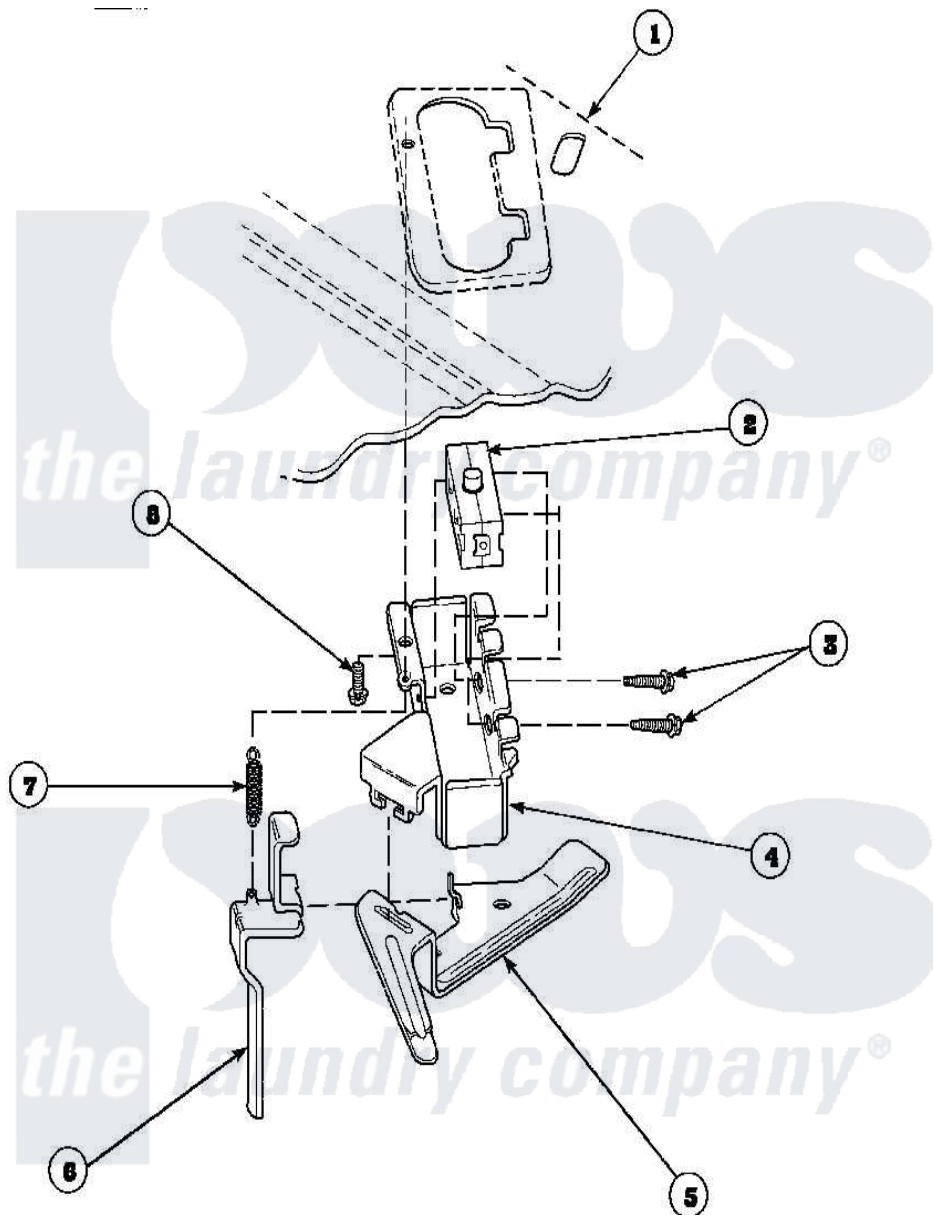

Amana LW8303W2 (BOM: PLW8303W2A) 15 - OUT-OF-BALANCE SWITCH

W24022A

Amana Residential Amana LW8303W2 (BOM: PLW8303W2A) Washer Parts Parts Diagram 15 - OUT-OF-BALANCE SWITCH

[Click on the part number to view part](#)

Item	Original Part Number	Replaced By	Status	Part Description
1	34902_P		Not Available	CABINET TOP
2	33445	27001095		Switch, Lid
3	36510			Screw
4	36497P			Kit, Switch Holder
5	33441			Arm, Actuator
6	33442			Lever, Unbalanced Load
7	33443			Spring
8	23962	W10116760		Screw