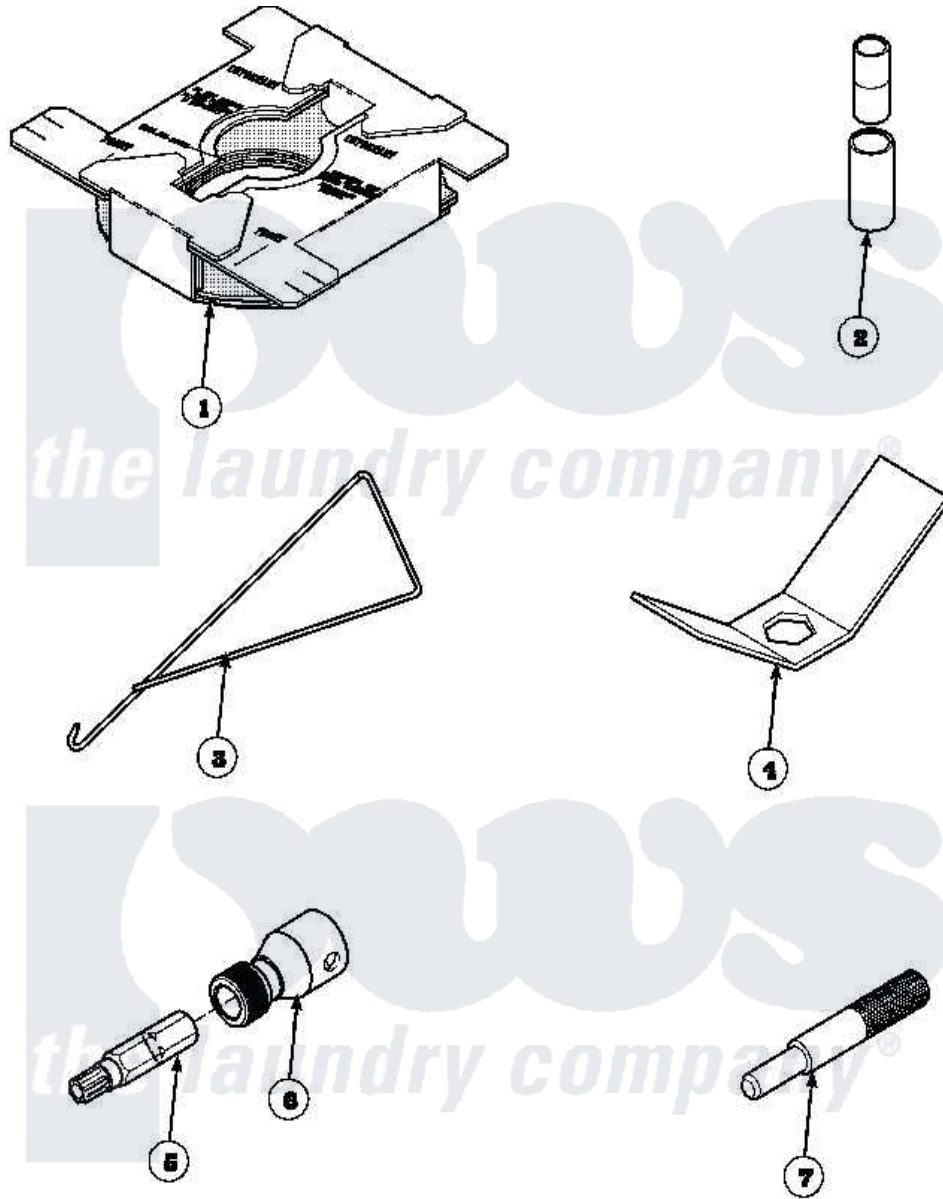

Amana LW8303W2 (BOM: PLW8303W2A) 17 - SPECIAL TOOLS

Amana Residential Amana LW8303W2 (BOM: PLW8303W2A) Washer Parts Parts Diagram 17 - SPECIAL TOOLS
 Click on the part number to view part

Item	Original Part Number	Replaced By	Status	Part Description
1	36926		Not Available	BRACE, SHIPPING
2	242P4			Installer, Spring
3	289P4	321P4		Hook, Spring
4	237P4	306P4		Hex Wrench
5	282P4			T25 Tamper Resistant Bit
6	24161			Torx Bit Holder
7	305P4		Not Available	TOOL, TRANSMISSION PI
NI	555P3	725P3		Kit