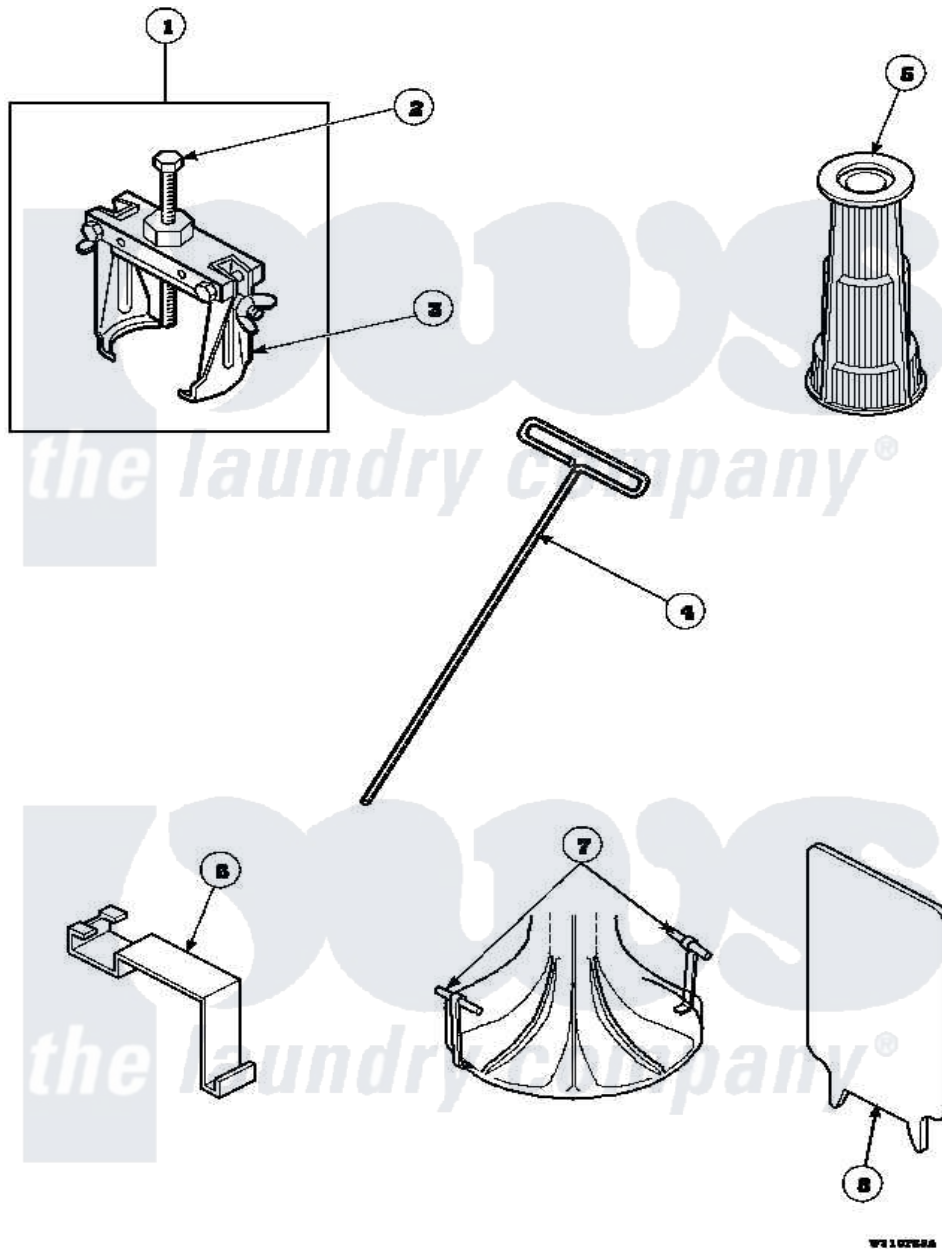

Amana LW8303W2 (BOM: PLW8303W2A) 18 - SPECIAL TOOLS

W8 1 07566

Amana Residential Amana LW8303W2 (BOM: PLW8303W2A) Washer Parts Parts Diagram 18 - SPECIAL TOOLS

Click on the part number to view part

Item	Original Part Number	Replaced By	Status	Part Description
1	294P4			Bell Tool
2	294P4B			Drive Bell Bolt
3	294P4A			Jaw, Drive Bell Tool
4	291P4		Not Available	WRENCH, T - ALLEN
5	293P4			Seal Tool
6	273P4			Tub Cover Gasket Tool
7	254P4P			Agitator Hooks
8	272P4			Tool, Lid Switch Instal
NI	555P3	725P3		Kit