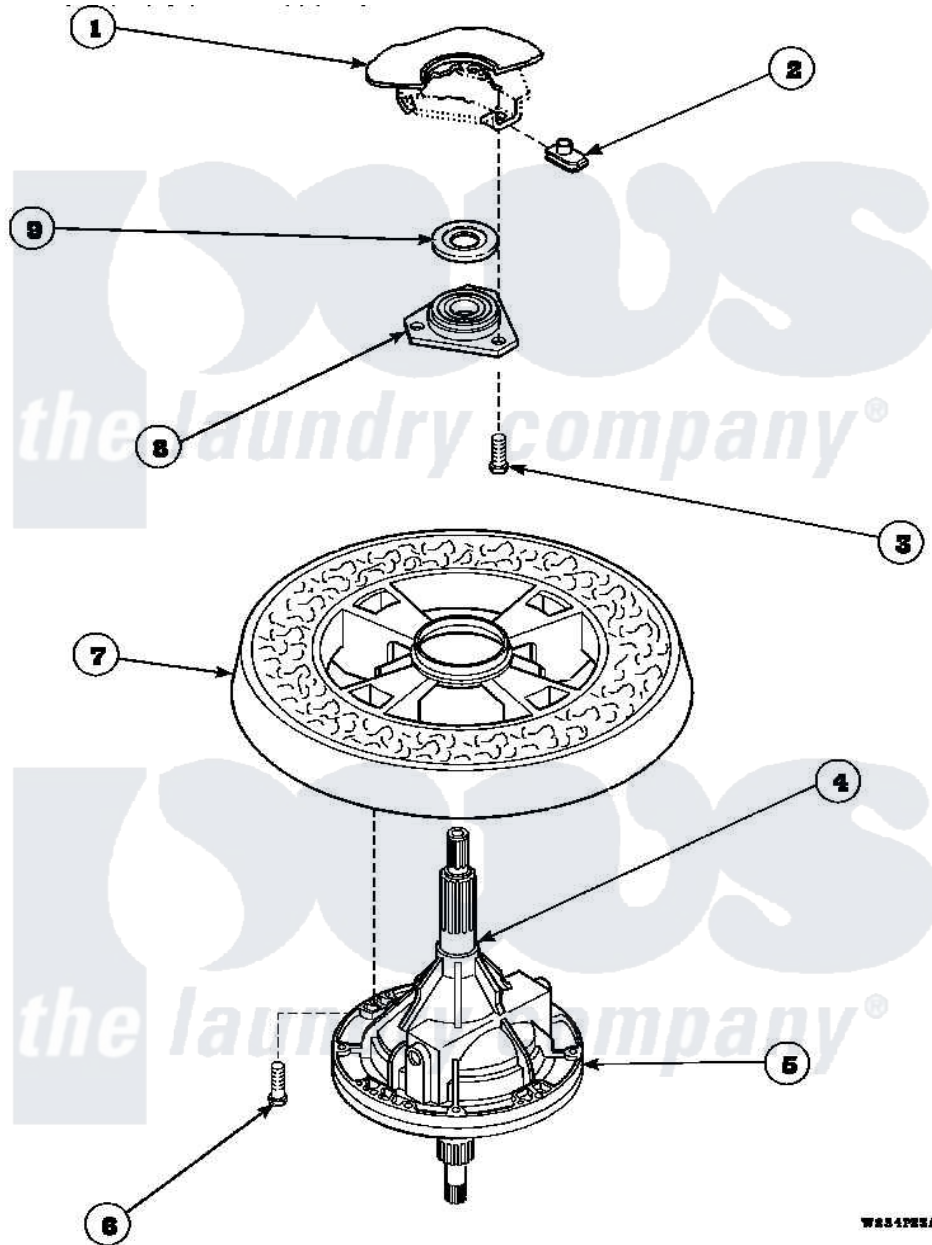

Amana LW8303W2 (BOM: PLW8303W2A) 20 - TRANSMISSION ASSY AND BALANCING RING

W251P25A

Amana Residential Amana LW8303W2 (BOM: PLW8303W2A) Washer Parts Parts Diagram 20 - TRANSMISSION ASSY AND BALANCING RING

[Click on the part number to view part](#)

Item	Original Part Number	Replaced By	Status	Part Description
1	34438P			Assembly, Outer Tub
2	27222			Nut, Retainer 5/16-18
3	36991	3400500		Bolt, 3405245 5/16-18 X 3/4
4	27604P			Never-Seeze 1 Oz Tube
5	34526P			Assembly, Transmission
6	37047		Not Available	SCREW, CAP
7	34731		Not Available	ASSY,BALANCE RING-COMPL
8	27182	40004201P		Main Bearing Assembly
9	27187			Flinger