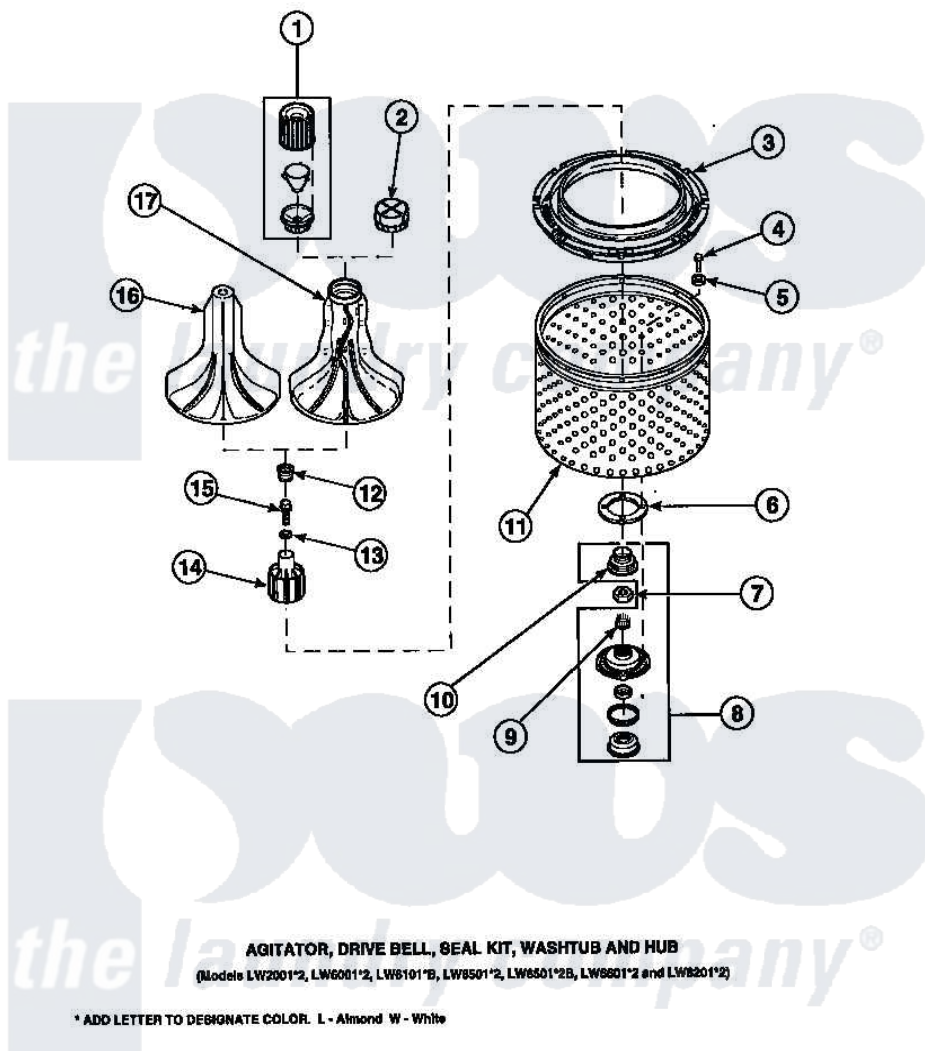

**Amana LW8312L2 (BOM: PLW8312L2 A) 02 - AGITATOR/DRIVE  
BELL/SEAL KIT/TUB & HUB**

Amana Residential Amana LW8312L2 (BOM: PLW8312L2 A) Washer Parts Parts Diagram 02 - AGITATOR/DRIVE  
BELL/SEAL KIT/TUB & HUB  
Click on the part number to view part

Item	Original Part Number	Replaced By	Status	Part Description
1	36542	<a href="#">40002101W</a>		Assembly, Fabric Softner
2	<a href="#">36515</a>			Cap, Agitator
3	<a href="#">35035</a>			Guard, Clothes
4	27202	<a href="#">W10116787</a>		Screw
5	<a href="#">28094</a>			Gasket
7	Y29220	<a href="#">40016301</a>		Nut, Lock
9	29728	<a href="#">40008301</a>		Insert, Spline
10	36425	<a href="#">40016101</a>		Seal, Bell Drive
12	36511	<a href="#">40008401</a>		Plug, Bell
13	<a href="#">36472</a>			O-Ring
15	34288	<a href="#">40065102</a>		Screw, Shoulder 1/4
16	<a href="#">33513</a>			Agitator, Short-Coin