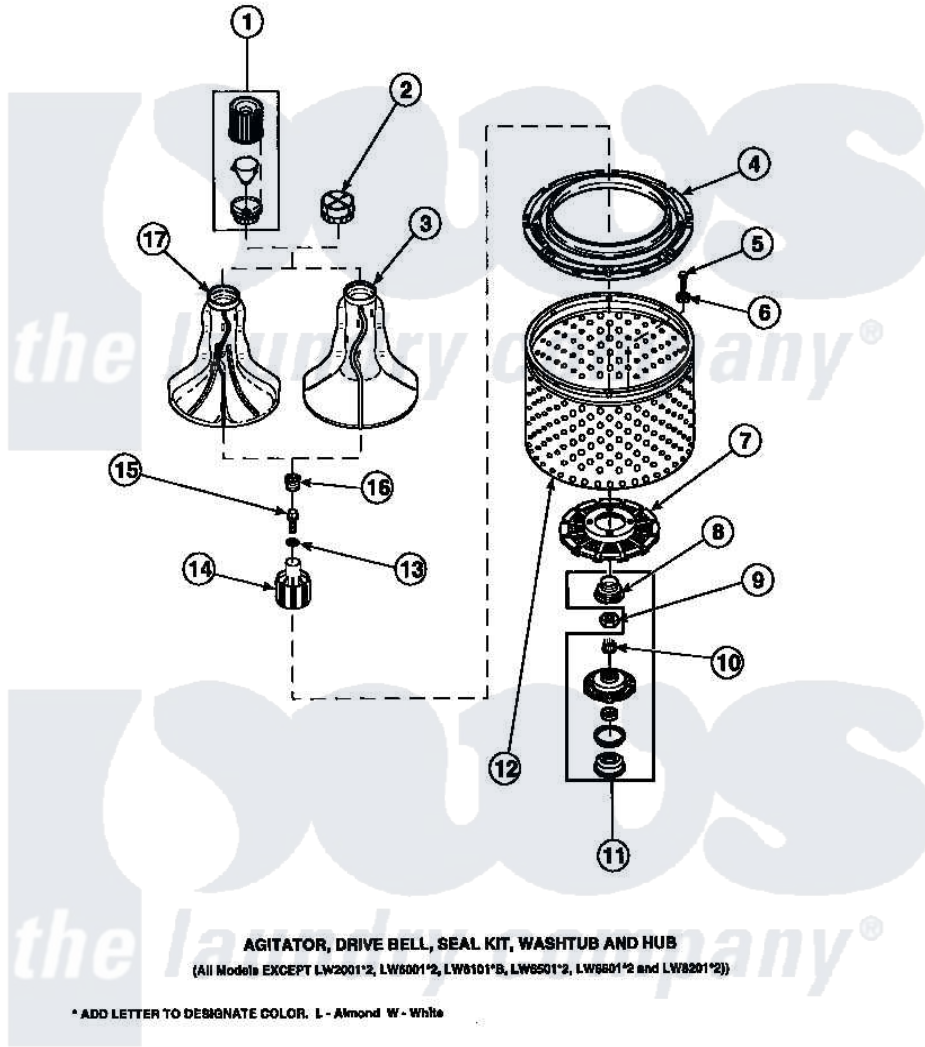

Amana LW8312L2 (BOM: PLW8312L2 A) 03 - AGITATOR/DRIVE BELL/SEAL KIT/TUB & HUB

Amana Residential Amana LW8312L2 (BOM: PLW8312L2 A) Washer Parts Parts Diagram 03 - AGITATOR/DRIVE BELL/SEAL KIT/TUB & HUB
 Click on the part number to view part

Item	Original Part Number	Replaced By	Status	Part Description
1	36542	40002101W		Assembly, Fabric Softner
2	36515			Cap, Agitator
3	36507	40000501W		Agitator, Flex Vane
4	35035			Guard, Clothes
5	27202	W10116787		Screw
6	28094			Gasket
7	32998	39371		Filter Lin
8	36425	40016101		Seal, Bell Drive
9	Y29220	40016301		Nut, Lock
10	29728	40008301		Insert, Spline
11	495P3	R9900552		Hub And Seal
12	33501P	R9900144		Kit- Wash
13	36472			O-Ring
14	36443P	R9900189		Kit, Drive Bell And Seal
15	34288	40065102		Screw, Shoulder 1/4