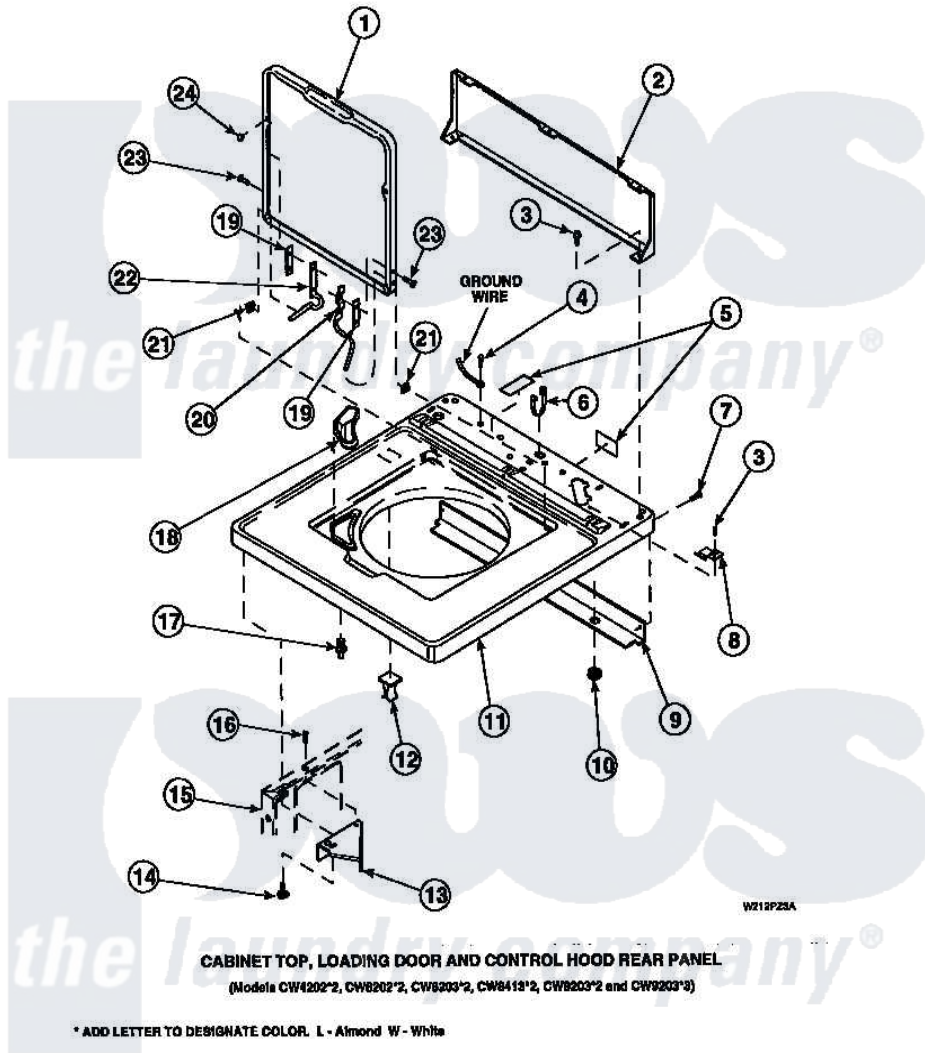

**Amana LW8312L2 (BOM: PLW8312L2 A) 05 - CAB TOP/LOADING DR & CTRL HOOD REAR PAN**

Amana Residential Amana LW8312L2 (BOM: PLW8312L2 A) Washer Parts Parts Diagram 05 - CAB TOP/LOADING DR & CTRL HOOD REAR PAN  
 Click on the part number to view part

Item	Original Part Number	Replaced By	Status	Part Description
2	34903		Not Available	PANEL, BACK HOOD (USE 37782)
3	23962	<a href="#">W10116760</a>		Screw
4	<a href="#">52909</a>			Screw, 10B-16 X 1/2 HeX
6	21903	<a href="#">211881</a>		Grommet, Cord Part Not Used-Gas Models Only
7	27196	<a href="#">27001200</a>		Screw
8	35887	<a href="#">40063901</a>		Clip, Hold Down
11	34902P		Not Available	TOP
12	36519		Not Available	CLIP
13	<a href="#">36034</a>			Bracket, Director-Module
14	Y31644	<a href="#">27001200</a>		Screw
15	34475P		Not Available	CABINET
16	36035		Not Available	SCREW,8-18X3/8 PHIL FLT HD
17	<a href="#">56534</a>			Barrel, Support