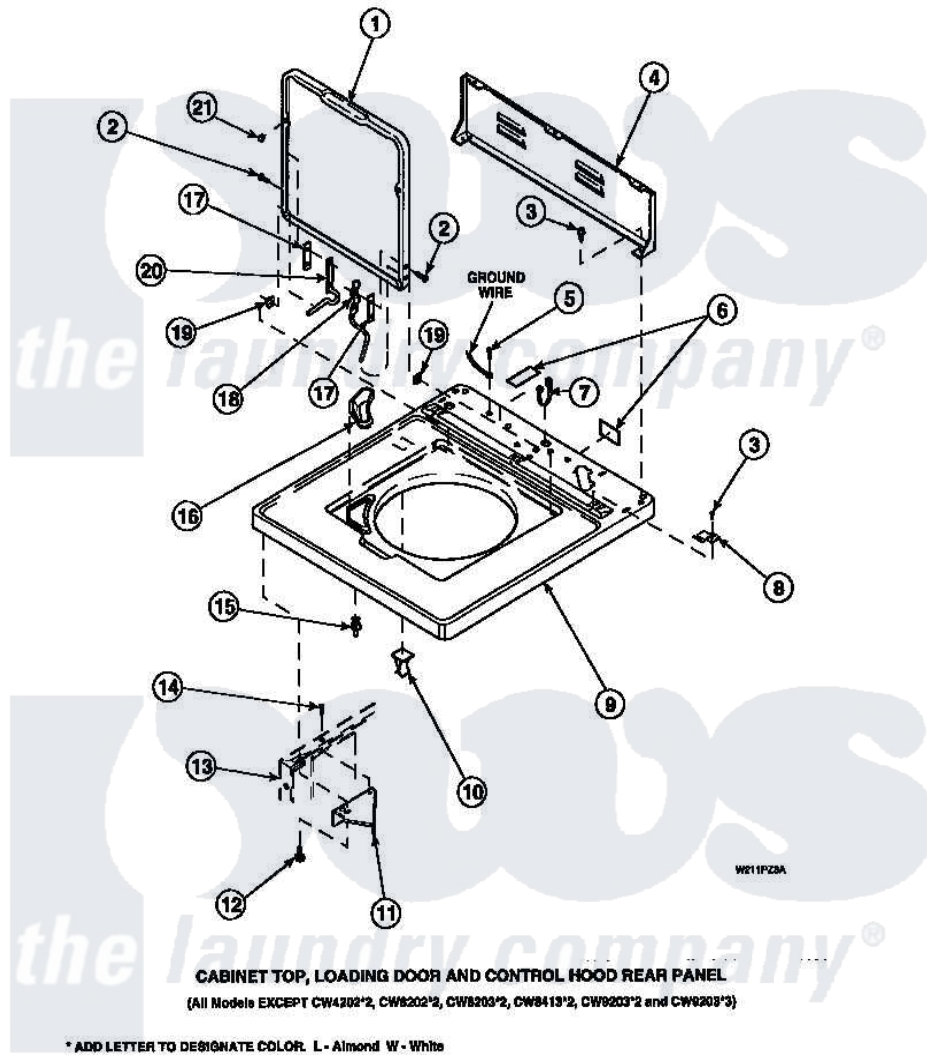

Amana LW8312L2 (BOM: PLW8312L2 A) 06 - CAB TOP/LOADING DR & CTRL HOOD REAR PAN

Amana Residential Amana LW8312L2 (BOM: PLW8312L2 A) Washer Parts Parts Diagram 06 - CAB TOP/LOADING DR & CTRL HOOD REAR PAN
 Click on the part number to view part

Item	Original Part Number	Replaced By	Status	Part Description
1	33541P		Not Available	LID
2	34337	W10119828		Screw, Lid Hinge Mounting
3	23962	W10116760		Screw
4	34903		Not Available	PANEL, BACK HOOD (USE 37782)
5	52909			Screw, 10B-16 X 1/2 HeX
6	24903		Not Available	STICKER,DISCONNECT POW
7	21903	211881		Grommet, Cord Part Not Used-Gas Models Only
8	35887	40063901		Clip, Hold Down
9	34902P		Not Available	TOP
10	36519		Not Available	CLIP
11	36034			Bracket, Director-Module
12	Y31644	27001200		Screw
13	34475P		Not Available	CABINET

14	36035	Not Available	SCREW,8-18X3/8 PHIL FLT HD
15	56534		Barrel, Support
16	34776	Not Available	DISPENSER,BLEACH
17	34338		Gasket, Hinge
18	36437		Hinge, Lid R
19	33446	4008201	Bushing, Hinge
20	36513		Hinge, Left
21	21685	40038001	Bumper